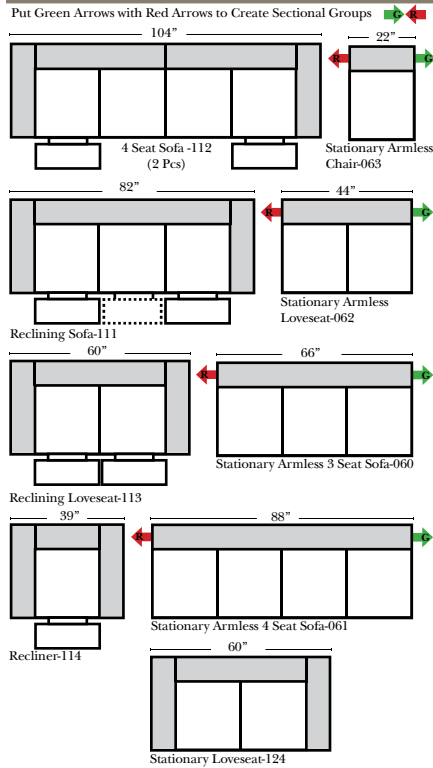

## Standard & Armless

(All 4 seat items ship as one piece if stationary, two pieces if motion installed)

## 2 Piece Curve Sectional & Ottomans

## L-Shape / 90 Degree Sectional

(All 4 seat items ship as one piece if stationary, two pieces if motion installed)

- ### Features
- Standard:**
- Available in Full & Top Grain Leathers
  - Available in Luxury Fabrics
  - All Hardwood Frames
- Options:**
- No. 33 Firm Foam (N/C Option)
  - Console Table - Standard as Espresso finish (N/C Option is Honey Oak finish)
  - Cup Holders - Standard as Silver finish (N/C Option is Black or Hammered Antique Finish)
  - Sofa Center Recliner (Additional Charge)
  - Motorized Recliner Mechanism (additional Charge)
  - Swivel Recliner Base (additional Charge)
  - Swivel Glider Mechanism (additional Charge)
  - Lift Chair Dual Motor Mechanism (additional Charge)
  - Upholstered Swivel Base - Recliner only (additional Charge)
  - Braided Welt & Saddle Bags (additional Charge)
- Sleeper Options:** (No Sleeper available on this style)

**Note:**  
All Dimensions are approximate, if accuracy is crucial, please contact us for validation of the dimensions shown. However, a 1" to 2" variance can still apply due to foam and upholstery.

Fashion...Quality...Value...and Safety™