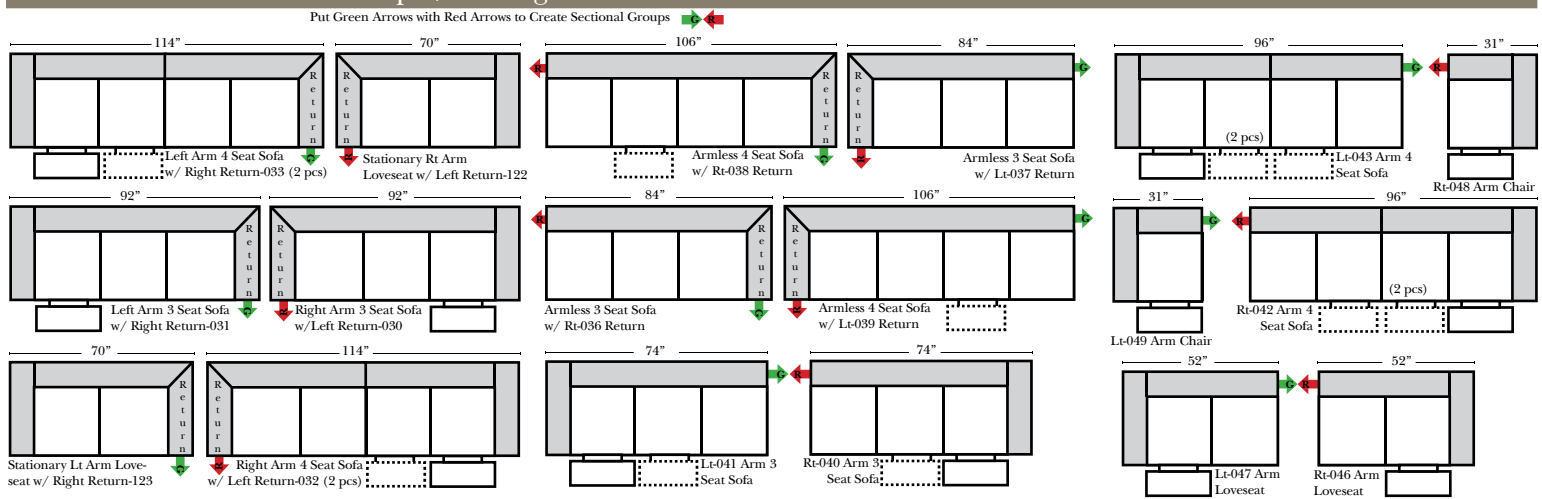

## Standard & Armless

(All 4 seat items ship as one piece if stationary, two pieces if motion installed)

## 2 Piece Curve Sectional & Ottomans

## L-Shape / 90 Degree Sectional

(All 4 seat items ship as one piece if stationary, two pieces if motion installed)

- ### Features
- Standard:**
- Available in Full & Top Grain Leathers
  - Available in Luxury Fabrics
  - All Hardwood Frames
- Options:**
- No. 33 Firm Foam (N/C Option)
  - Console Table - Standard as Espresso finish (N/C Option is Honey Oak finish)
  - Cup Holders - Standard as Silver finish (N/C Option is Black or Hammered Antique Finish)
  - Sofa Center Recliner (Additional Charge)
  - Motorized Recliner Mechanism (additional Charge)
  - Swivel Recliner Base (additional Charge)
  - Swivel Glider Mechanism (additional Charge)
  - Lift Chair Dual Motor Mechanism (additional Charge)
  - Upholstered Swivel Base - Recliner only (additional Charge)
  - Braided Welt & Saddle Bags (additional Charge)
- Sleeper Options:** (No Sleeper available on this style)

**Note:**  
All Dimensions are approximate, if accuracy is crucial, please contact us for validation of the dimensions shown. However, a 1" to 2" variance can still apply due to foam and upholstery.

Fashion...Quality...Value...and Safety™