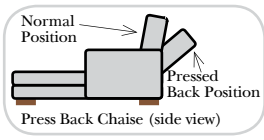

Fashion...Quality...Value...and Safety™

2180 Wible Rd
Bakersfield, CA 93304
661-833-8167

6801 White Lane - Unite B1
Bakersfield, CA 93309
661-836-0070

randleatherfurniture.com

www.omnialeather.com www.kathyireland.com

Vermont

Chaise, Curves/Wedges & Conversation Sectionals

Put Green Arrows with Red Arrows to Create Sectional Groups
Put Orange Arrows with Tan Arrows to Create Sectional Groups

(No other configurations can be put between the 4 Seat Conversation Sofa pieces)

Sleepers

Put Green Arrows with Red Arrows to Create Sectional Groups
Put Blue Arrows with Yellow Arrows to Create Sectional Groups

Sleepers
for this style not available
at this time

Suggested Configurations

The Suggested Configurations below are for informational purposes only. To create your own configuration, please enjoy creating the configurations from the items on the opposite page.

Sleepers
for this style not available
at this time

Leather Furniture
Bakersfield, CA.