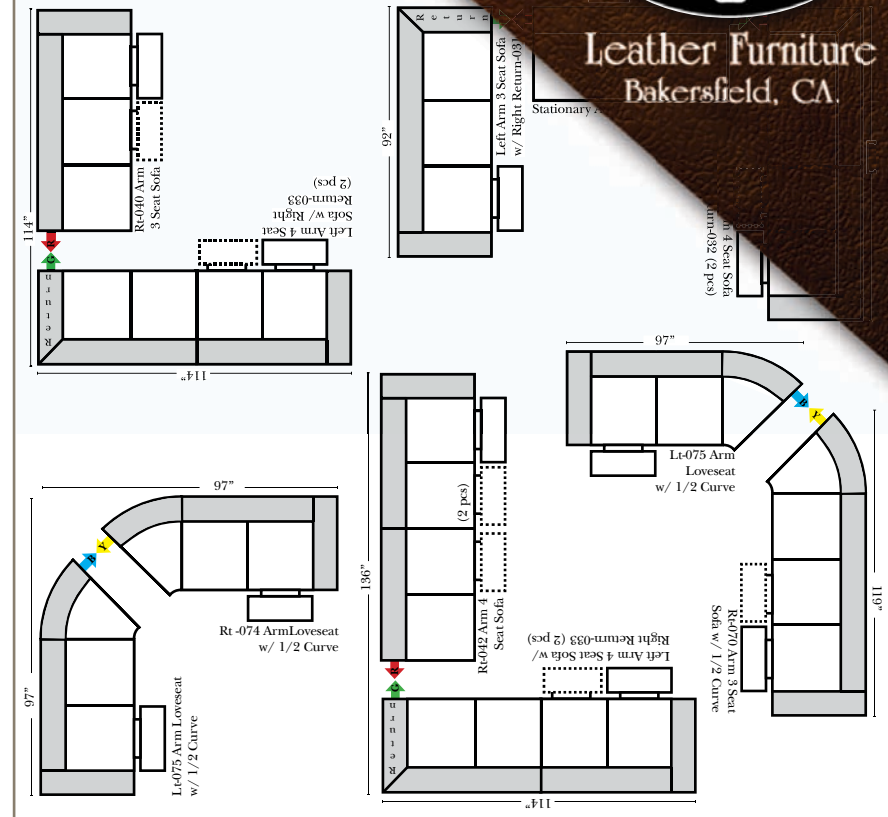

Sleepers
for this style not available
at this time