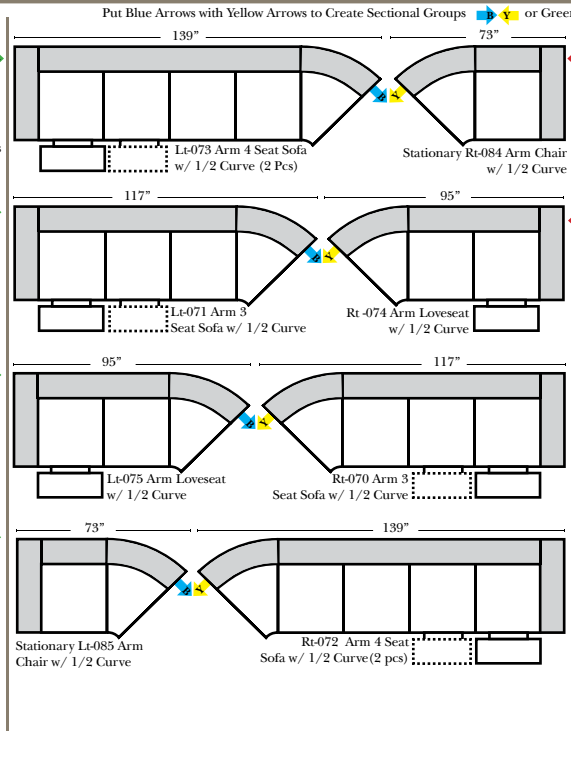

## Standard & Armless

(All 4 seat items ship as one piece if stationary, two pieces if motion installed)

## 2 Piece Curve Sectional & Ottomans

## L-Shape / 90 Degree Sectional

(All 4 seat items ship as one piece if stationary, two pieces if motion installed)

- ### Features
- Standard:**
- Available in Full & Top Grain Leathers
  - Available in Luxury Fabrics
  - All Hardwood Frames
- Options:**
- No. 33 Firm Foam (N/C Option)
  - Console Table - Standard as Espresso finish (N/C Option is Honey Oak finish)
  - Cup Holders - Standard as Silver finish (N/C Option is Black or Hammered Antique Finish)
  - Sofa Center Recliner (Additional Charge)
  - Motorized Recliner Mechanism (additional Charge)
  - Swivel Recliner Base (additional Charge)
  - Swivel Glider Mechanism (additional Charge)
  - Lift Chair Dual Motor Mechanism (additional Charge)
  - Upholstered Swivel Base - Recliner only (additional Charge)
  - Braided Welt & Saddle Bags (additional Charge)
- Sleeper Options:** (No Sleeper available on this style)

**Note:**  
All Dimensions are approximate, if accuracy is crucial, please contact us for validation of the dimensions shown. However, a 1" to 2" variance can still apply due to foam and upholstery.

Fashion...Quality...Value...and Safety™