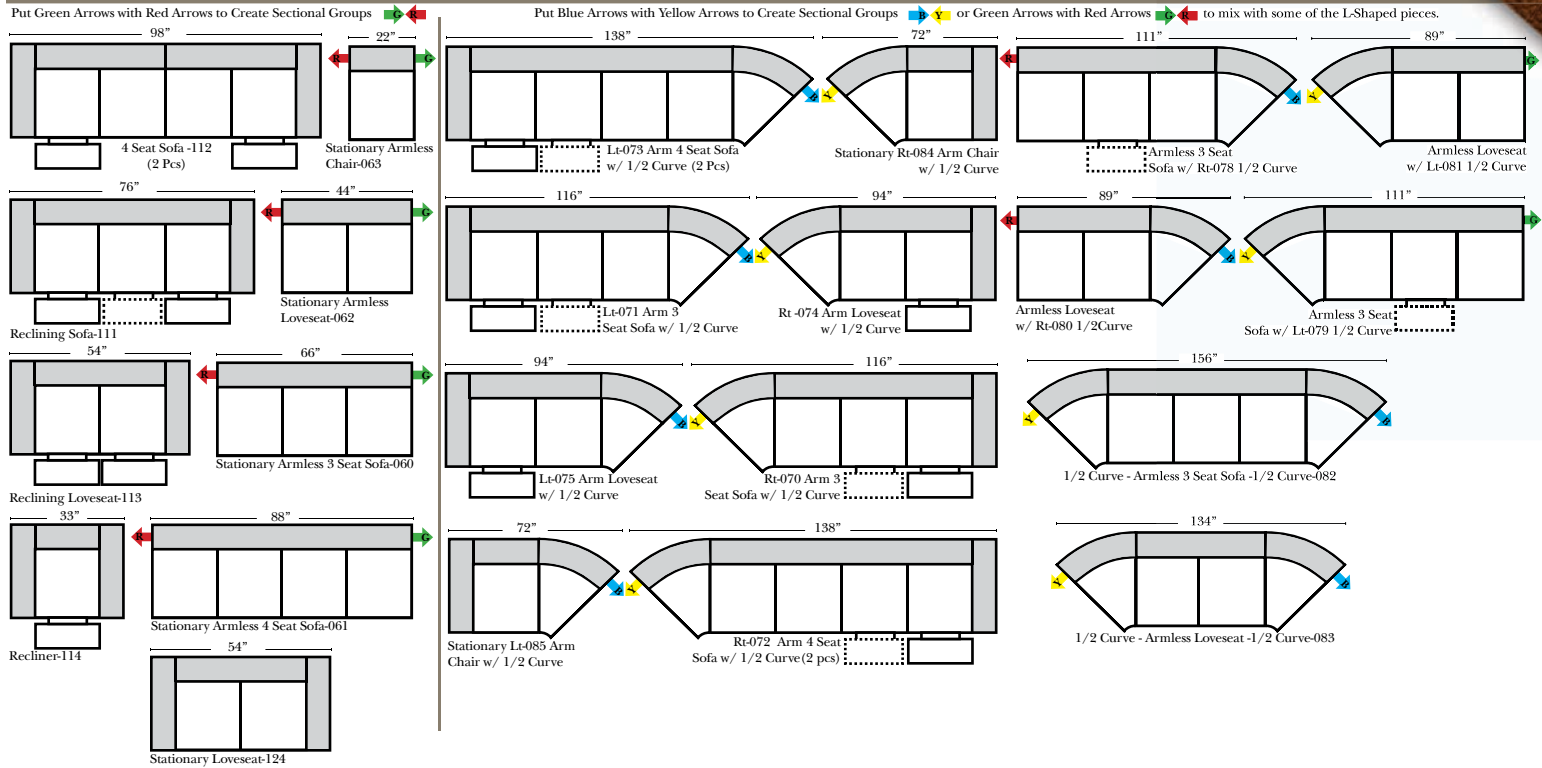

Riverside Drive

Leather Furniture
Bakersfield, CA.

Standard & Armless

(All 4 seat items ship as one piece if stationary, two pieces if motion installed)

2 Piece Curve Sectional & Ottomans

Back Height 36"
Seat Height 21"
Overall Depth 37"

L-Shape / 90 Degree Sectional

(All 4 seat items ship as one piece if stationary, two pieces if motion installed)

- Standard:**
- Available in Full & Top Grain Leathers
 - Available in Luxury Fabrics
 - All Hardwood Frames
- Options:**
- No. 33 Firm Foam (N/C Option)
 - Console Table - Standard as Espresso finish (N/C Option is Honey Oak finish)
 - Cup Holders - Standard as Silver finish (N/C Option is Black or Hammered Antique Finish)
 - Sofa Center Recliner (Additional Charge)
 - Motorized Recliner Mechanism (additional Charge)
 - Swivel Recliner Base (additional Charge)
 - Swivel Glider Mechanism (additional Charge)
 - Lift Chair Dual Motor Mechanism (additional Charge)
 - Upholstered Swivel Base - Recliner only (additional Charge)
 - Braided Welt & Saddle Bags (additional Charge)
- Sleeper Options:** (No Sleeper available on this style)

Note:
All Dimensions are approximate, if accuracy is crucial, please contact us for validation of the dimensions shown. However, a 1" to 2" variance can still apply due to foam and upholstery.

Fashion...Quality...Value...and Safety™

Chaise, Curves/Wedges & Conversation Sectionals

Put Green Arrows with Red Arrows to Create Sectional Groups
Put Orange Arrows with Tan Arrows to Create Sectional Groups

(No other configurations can be put between the 4 Seat Conversation Sofa pieces)