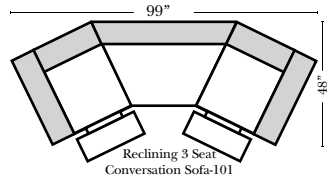

Chaise, Curves/Wedges & Conversation Sectionals

Put Green Arrows with Red Arrows to Create Sectional Groups
Put Orange Arrows with Tan Arrows to Create Sectional Groups