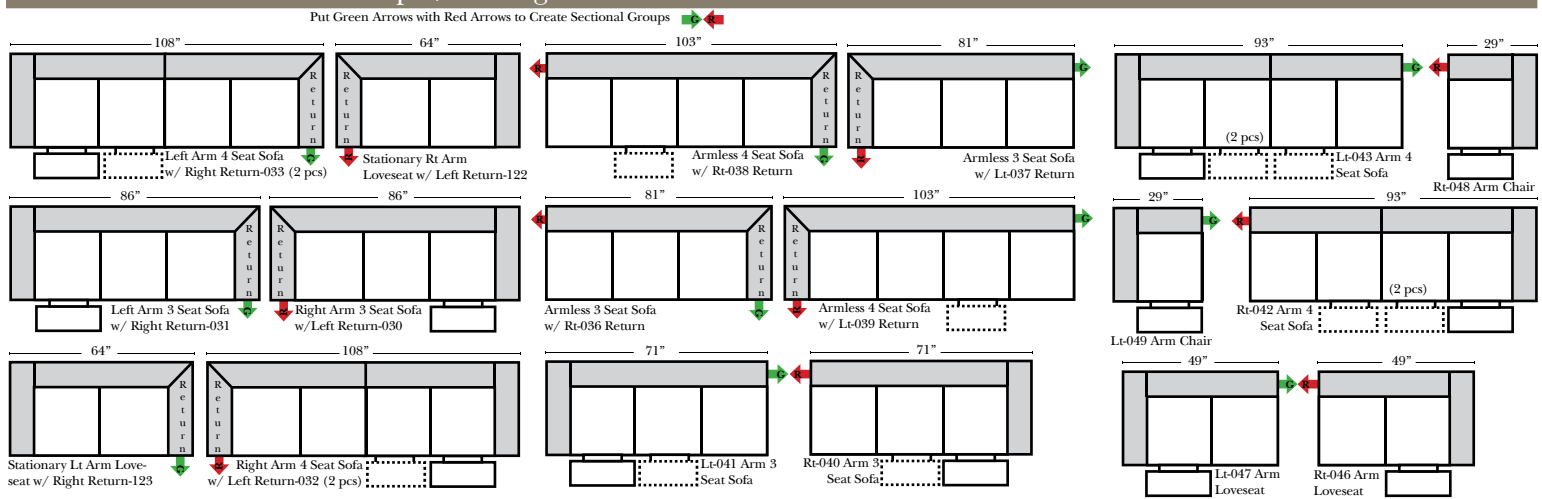

Riverside Drive

Leather Furniture
Bakersfield, CA.

Standard & Armless

(All 4 seat items ship as one piece if stationary, two pieces if motion installed)

2 Piece Curve Sectional & Ottomans

Back Height 36"
Seat Height 21"
Overall Depth 37"

L-Shape / 90 Degree Sectional

(All 4 seat items ship as one piece if stationary, two pieces if motion installed)

- Standard:**
- Available in Full & Top Grain Leathers
 - Available in Luxury Fabrics
 - All Hardwood Frames
- Options:**
- No. 33 Firm Foam (N/C Option)
 - Console Table - Standard as Espresso finish (N/C Option is Honey Oak finish)
 - Cup Holders - Standard as Silver finish (N/C Option is Black or Hammered Antique Finish)
 - Sofa Center Recliner (Additional Charge)
 - Motorized Recliner Mechanism (additional Charge)
 - Swivel Recliner Base (additional Charge)
 - Swivel Glider Mechanism (additional Charge)
 - Lift Chair Dual Motor Mechanism (additional Charge)
 - Upholstered Swivel Base - Recliner only (additional Charge)
 - Braided Welt & Saddle Bags (additional Charge)
- Sleeper Options:** (No Sleeper available on this style)

Note:
All Dimensions are approximate, if accuracy is crucial, please contact us for validation of the dimensions shown. However, a 1" to 2" variance can still apply due to foam and upholstery.

Fashion...Quality...Value...and Safety™