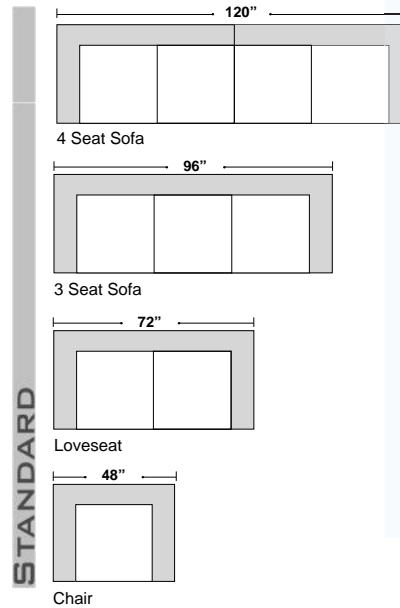

Monte Carlo

2180 Wible Rd
Bakersfield, CA 93304
661-833-8167

6801 White Lane - Unite B1
Bakersfield, CA 93309
661-836-0070

randdleatherfurniture.com

Leather Furniture
Bakersfield, CA.

Features

- * **Standard:**
 - All Full or Top-Grain Leather
 - All hardwood frames
- * **Options:**
 - Down Seats (Additional Charges Apply)
 - Down Backs (Additional Charges Apply)
 - No. 33 Firm Seating
- * **Sleeper Options:**
 - Deluxe Queen Mattress (Additional Charges Apply)
 - Air Dream Queen Mattress (Additional Charges Apply)
- * **Special Orders shipped within 4-6 weeks**

SLEEPERS

Queen Sleeper

OTTOMAN

Ottoman