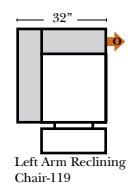

Fairfield

Chaise & Conversation Sectionals

Put Green Arrows with Red Arrows to Create Sectional Groups
Put Orange Arrows with Tan Arrows to Create Sectional Groups