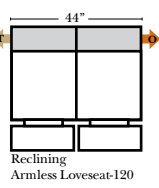

Fairfield

Chaise & Conversation Sectionals

Put Green Arrows with Red Arrows to Create Sectional Groups
Put Orange Arrows with Tan Arrows to Create Sectional Groups