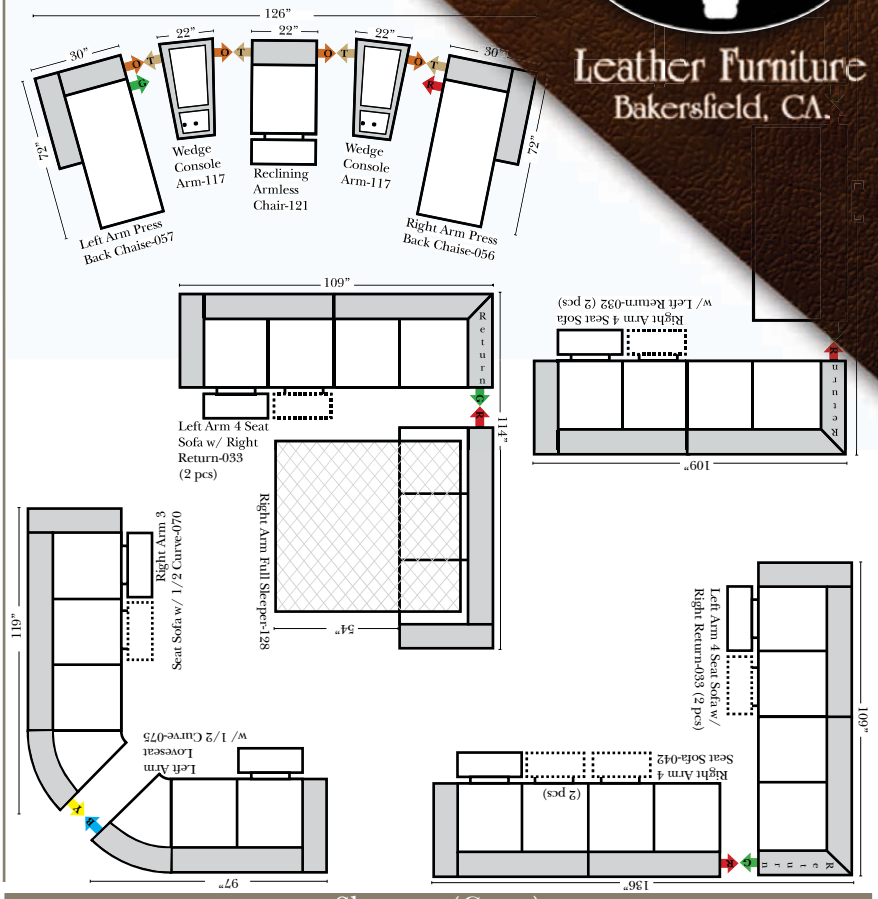

Suggested Configurations

The Suggested Configurations below are suggestions only. To create your own configuration, please enjoy creating the configurations from the items on the opposite page.

Sleepers (Cont.)