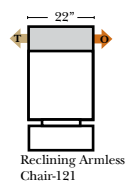

Fairfield

Chaise & Conversation Sectionals

Put Green Arrows with Red Arrows to Create Sectional Groups
Put Orange Arrows with Tan Arrows to Create Sectional Groups