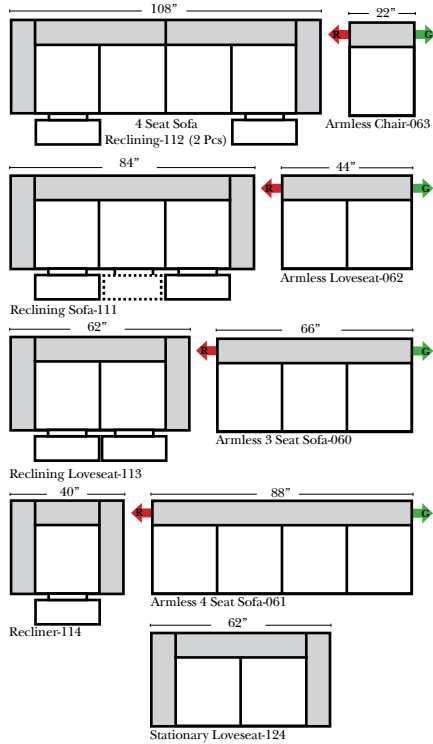

Fashion...Quality...Value...and Safety™

...fine

2180 Wible Rd
Bakersfield, CA 93304
661-833-8167

6801 White Lane - Unite B1
Bakersfield, CA 93309
661-836-0070

randleatherfurniture.com

www.omnialeather.com www.kathyireland.com

Fairfield

Standard & Armless

(All 4 seat items ship as one piece if stationary, two pieces if motion installed)

2 Piece Curve Sectional & Ottomans

Put Green Arrows with Red Arrows to Create Sectional Groups