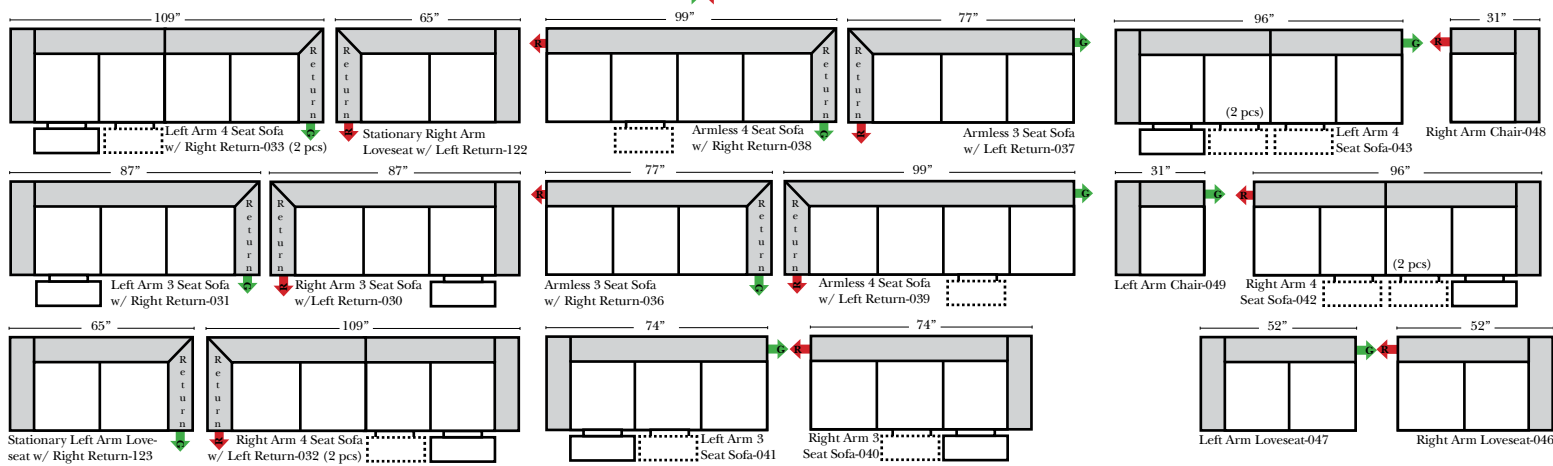

L-Shape / 90 Degree Sectional

(All 4 seat items ship as one piece if stationary, two pieces if motion installed)

Put Green Arrows with Red Arrows to Create Sectional Groups