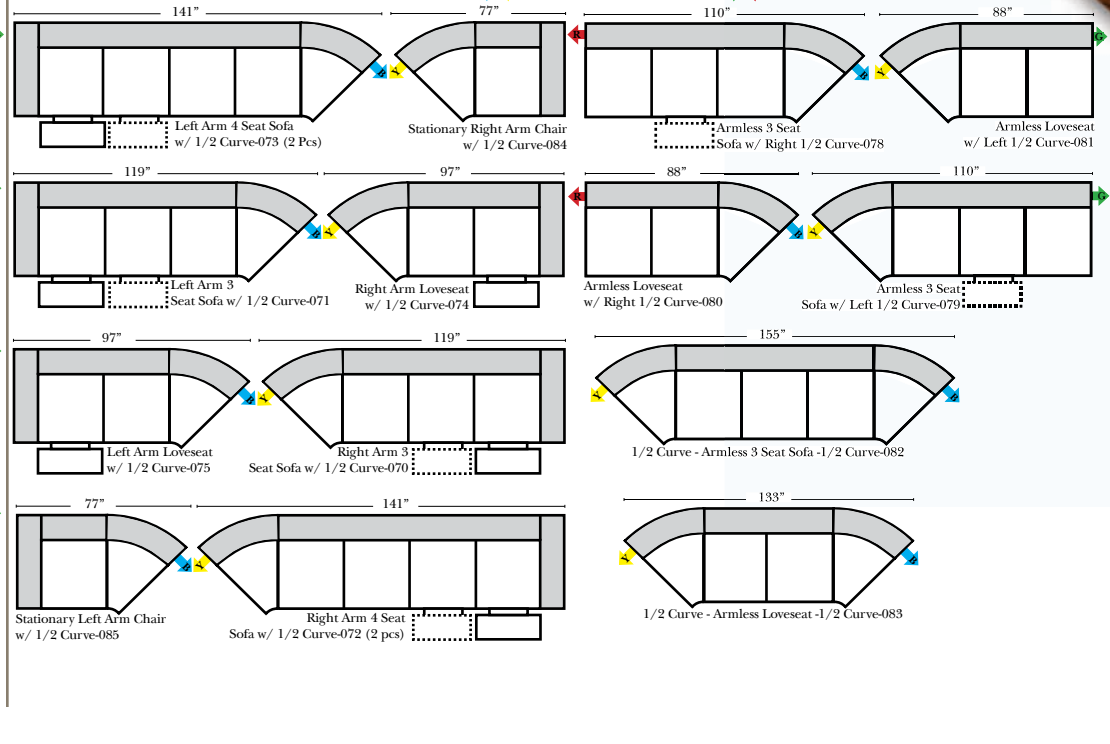

## Standard & Armless

(All 4 seat items ship as one piece if stationary, two pieces if motion installed)

## 2 Piece Curve Sectional & Ottomans

Put Green Arrows with Red Arrows to Create Sectional Groups

Put Blue Arrows with Yellow Arrows to Create Sectional Groups or Green Arrows with Red Arrows mix with some of the L-Shaped pieces.

Leather Furniture  
Bakersfield, CA.

Back Height 29"  
Seat Height 20"  
Overall Depth 40"

## L-Shape / 90 Degree Sectional

(All 4 seat items ship as one piece if stationary, two pieces if motion installed)

Put Green Arrows with Red Arrows to Create Sectional Groups