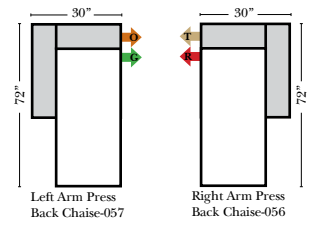

Fairfield

Chaise & Conversation Sectionals

Put Green Arrows with Red Arrows to Create Sectional Groups
Put Orange Arrows with Tan Arrows to Create Sectional Groups