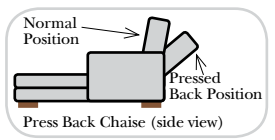

Fairfield

Chaise & Conversation Sectionals

Put Green Arrows with Red Arrows to Create Sectional Groups
Put Orange Arrows with Tan Arrows to Create Sectional Groups