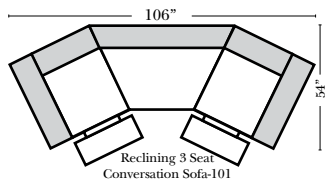

Fairfield

Chaise & Conversation Sectionals

Put Green Arrows with Red Arrows to Create Sectional Groups
Put Orange Arrows with Tan Arrows to Create Sectional Groups