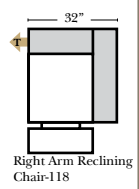

Fairfield

Chaise & Conversation Sectionals

Put Green Arrows with Red Arrows to Create Sectional Groups
Put Orange Arrows with Tan Arrows to Create Sectional Groups