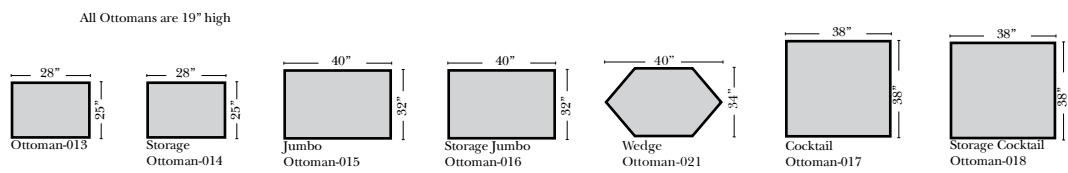

Dalton

Leather Furniture
Bakersfield, CA.

Standard & Armless

(All 4 seat items ship as one piece if stationary, two pieces if motion installed)

2 Piece Curve Sectional & Ottomans

Put Blue Arrows with Yellow Arrows to Create Sectional Groups or Green Arrows with Red Arrows to mix with some of the L-Shaped pieces.

2 Piece Curve Sectionals
for this style not available
at this time

L-Shape / 90 Degree Sectional

(All 4 seat items ship as one piece if stationary, two pieces if motion installed)

Features

- Standard:**
- Available in Full & Top Grain Leathers
 - Available in Luxury Fabrics
 - All Hardwood Frames
 - Welting
- Options:**
- Down Seats & Down Backs (additional Charge)
 - No. 33 Firm Foam
 - Legs are standard as Walnut color, available in Cherry, Chocolate, Espresso, & Honey Oak
- Sleeper Options:** (All the below options are at additional charges)
- Queen Sleeper available w/Standard Mattress
 - Twin Sleeper available w/Standard Mattress
 - Deluxe Innerspring Mattress: Queen / Twin
 - Air Dream Coil Mattress: Queen Only - (No Twin)
 - Hideaway Air Mattress: Queen Only (Shipped in a Separate Box)

Note:

All Dimensions are approximate, if accuracy is crucial, please contact us for validation of the dimensions shown. However, a 1" to 2" variance can still apply due to foam and upholstery.

Fashion...Quality...Value...and Safety™