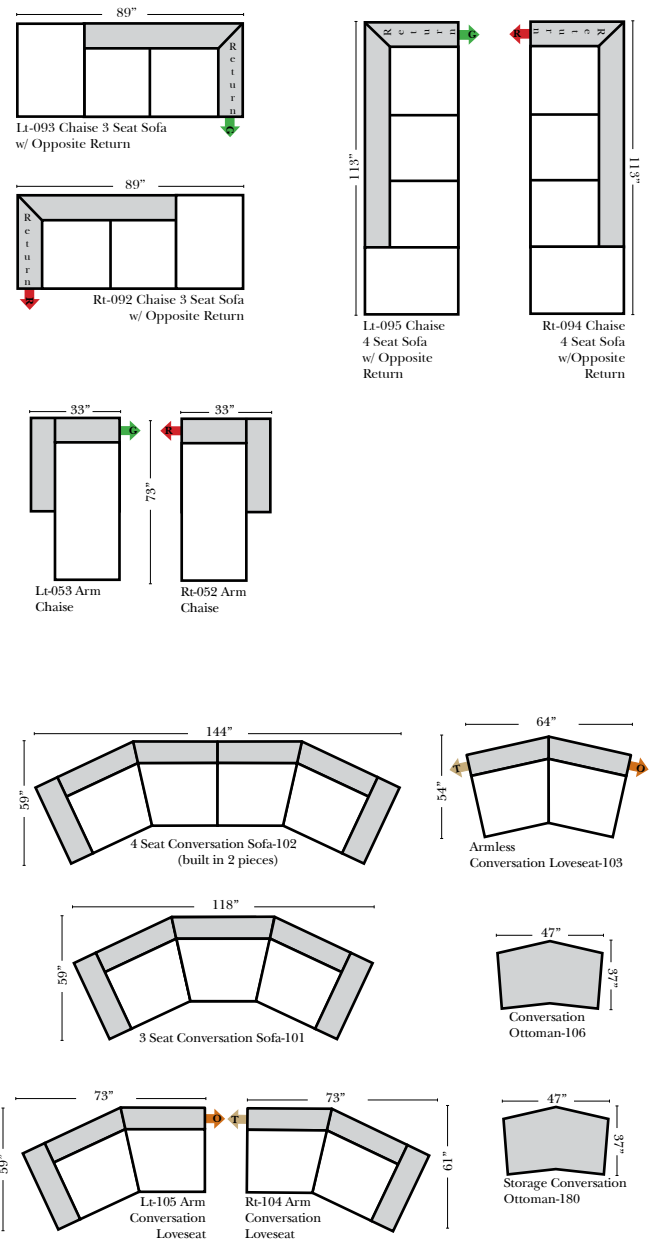

Fashion...Quality...Value...and Safety™

2180 Wible Rd
Bakersfield, CA 93304
661-833-8167

6801 White Lane - Unite B1
Bakersfield, CA 93309
661-836-0070

randleatherfurniture.com

www.omnialeather.com www.kathyireland.com

Dalton

Chaise & Conversation Sectionals

Put Green Arrows with Red Arrows to Create Sectional Groups
Put Orange Arrows with Tan Arrows to Create Sectional Groups