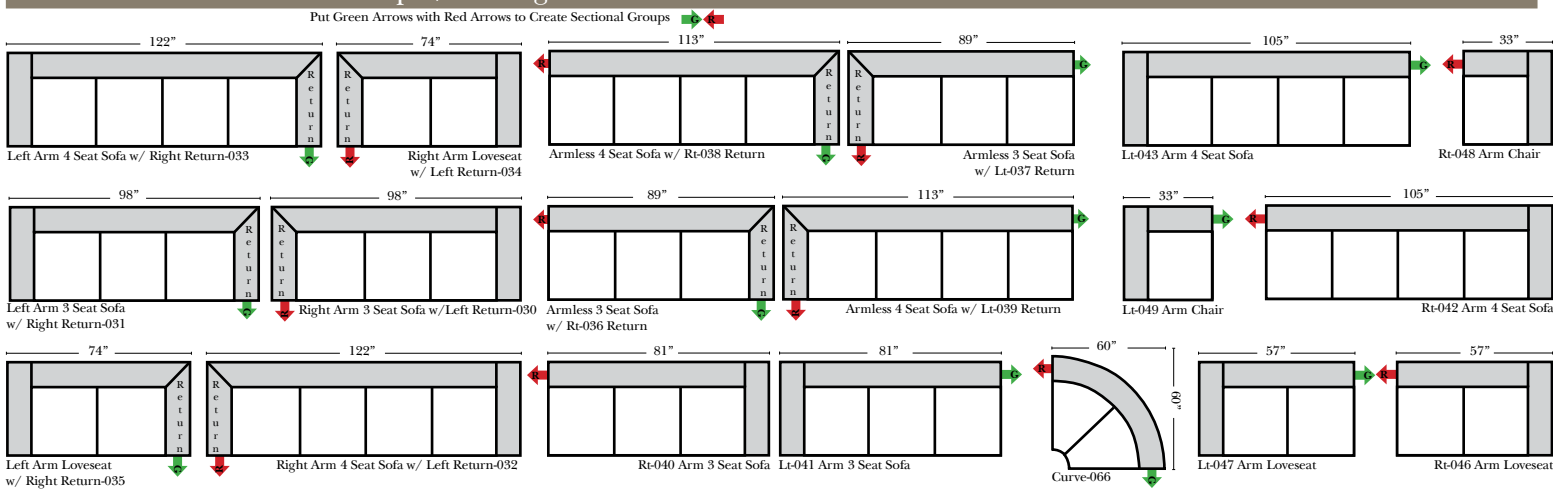

Dalton

Leather Furniture
Bakersfield, CA.

Standard & Armless

(All 4 seat items ship as one piece if stationary, two pieces if motion installed)

2 Piece Curve Sectional & Ottomans

Put Blue Arrows with Yellow Arrows to Create Sectional Groups or Green Arrows with Red Arrows to mix with some of the L-Shaped pieces.

2 Piece Curve Sectionals
for this style not available
at this time

L-Shape / 90 Degree Sectional

(All 4 seat items ship as one piece if stationary, two pieces if motion installed)

Features

- Standard:**
- Available in Full & Top Grain Leathers
 - Available in Luxury Fabrics
 - All Hardwood Frames
 - Welting
- Options:**
- Down Seats & Down Backs (additional Charge)
 - No. 33 Firm Foam
 - Legs are standard as Walnut color, available in Cherry, Chocolate, Espresso, & Honey Oak
- Sleeper Options:** (All the below options are at additional charges)
- Queen Sleeper available w/Standard Mattress
 - Twin Sleeper available w/Standard Mattress
 - Deluxe Innerspring Mattress: Queen / Twin
 - Air Dream Coil Mattress: Queen Only - (No Twin)
 - Hideaway Air Mattress: Queen Only (Shipped in a Separate Box)

Note:

All Dimensions are approximate, if accuracy is crucial, please contact us for validation of the dimensions shown. However, a 1" to 2" variance can still apply due to foam and upholstery.

Fashion...Quality...Value...and Safety™