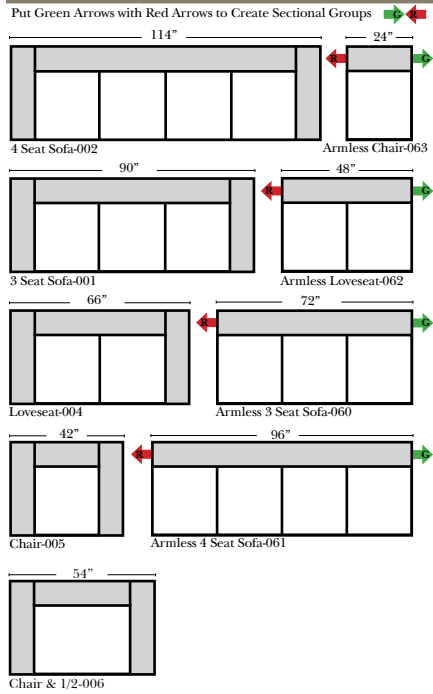

Dalton

Leather Furniture
Bakersfield, CA.

Standard & Armless

(All 4 seat items ship as one piece if stationary, two pieces if motion installed)

2 Piece Curve Sectional & Ottomans

Put Blue Arrows with Yellow Arrows to Create Sectional Groups or Green Arrows with Red Arrows to mix with some of the L-Shaped pieces.

2 Piece Curve Sectionals
for this style not available
at this time

L-Shape / 90 Degree Sectional

(All 4 seat items ship as one piece if stationary, two pieces if motion installed)

Features

- Standard:**
- Available in Full & Top Grain Leathers
 - Available in Luxury Fabrics
 - All Hardwood Frames
 - Welting
- Options:**
- Down Seats & Down Backs (additional Charge)
 - No. 33 Firm Foam
 - Legs are standard as Walnut color, available in Cherry, Chocolate, Espresso, & Honey Oak
- Sleeper Options:** (All the below options are at additional charges)
- Queen Sleeper available w/Standard Mattress
 - Twin Sleeper available w/Standard Mattress
 - Deluxe Innerspring Mattress: Queen / Twin
 - Air Dream Coil Mattress: Queen Only - (No Twin)
 - Hideaway Air Mattress: Queen Only (Shipped in a Separate Box)

Note:

All Dimensions are approximate, if accuracy is crucial, please contact us for validation of the dimensions shown. However, a 1" to 2" variance can still apply due to foam and upholstery.

Fashion...Quality...Value...and Safety™