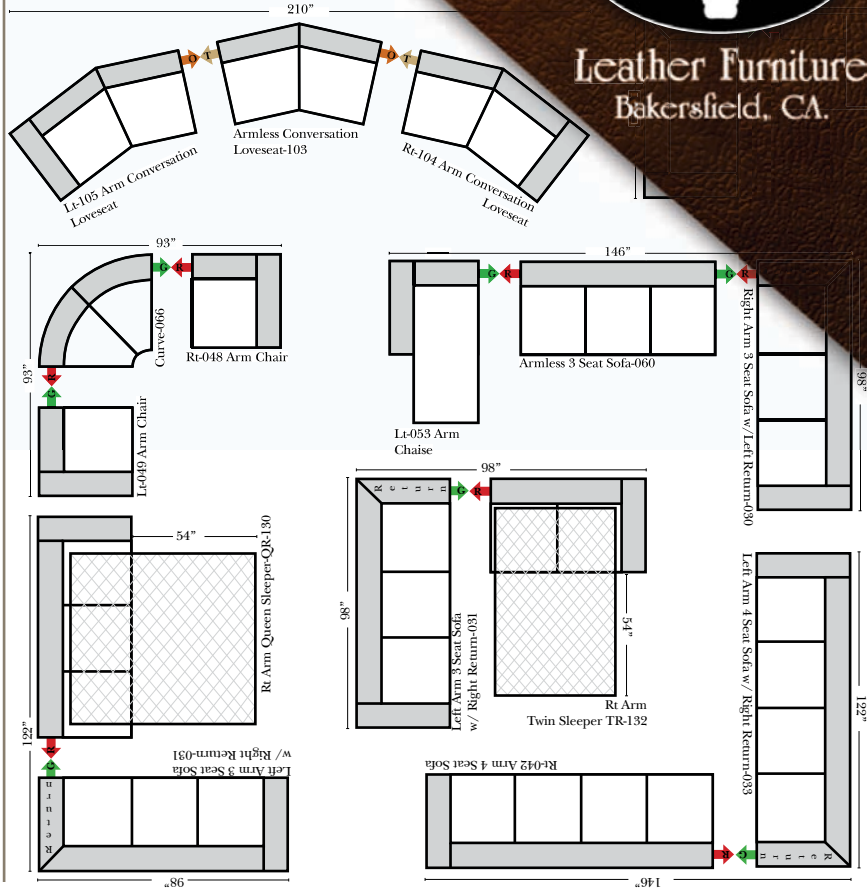

Suggested

The Suggested Configurations below are suggestions only. To create your own configuration, please enjoy creating the configurations and from the items on the opposite page.