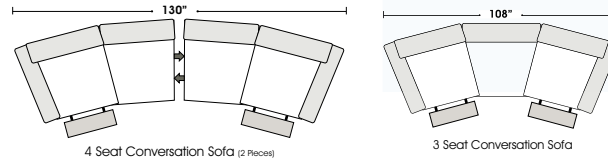

randleatherfurniture.com

STANDARD

RETURN

1/2 CURVE

ONE ARM

Feature Leather Furniture
Bakersfield, CA.

Standard:

- All Full or Top-Grain Leather
- All hardwood frames
- Recliner