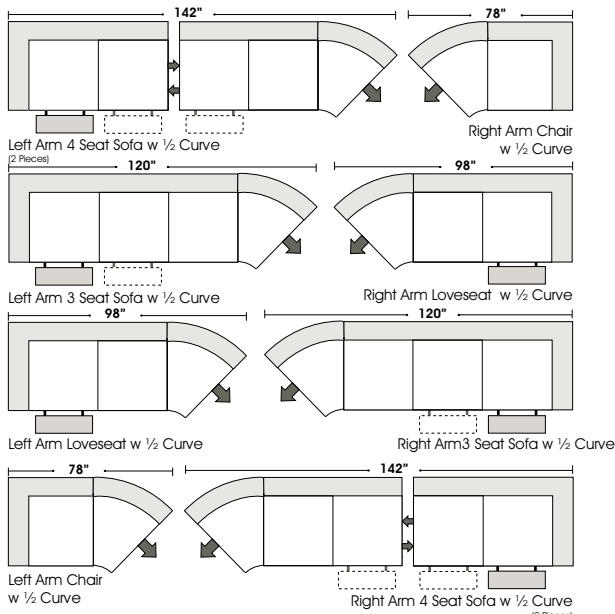

randleatherfurniture.com

STANDARD

RETURN

1/2 CURVE

ONE ARM

Feature Leather Furniture
Bakersfield, CA.

Standard:

- All Full or Top-Grain Leather
- All hardwood frames
- Recliner