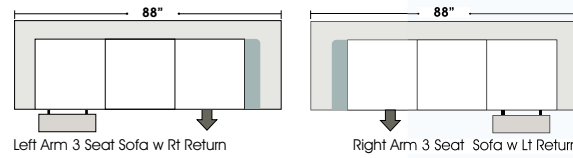

randleatherfurniture.com

STANDARD

RETURN

1/2 CURVE

ONE ARM

Feature Leather Furniture
Bakersfield, CA.

Standard:

- All Full or Top-Grain Leather
- All hardwood frames
- Recliner