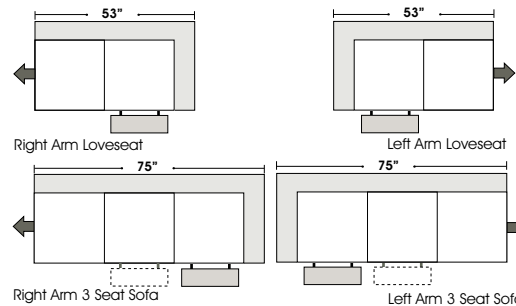

randleatherfurniture.com

STANDARD

RETURN

1/2 CURVE

ONE ARM

Feature Leather Furniture
Bakersfield, CA.

Standard:

- All Full or Top-Grain Leather
- All hardwood frames
- Recliner