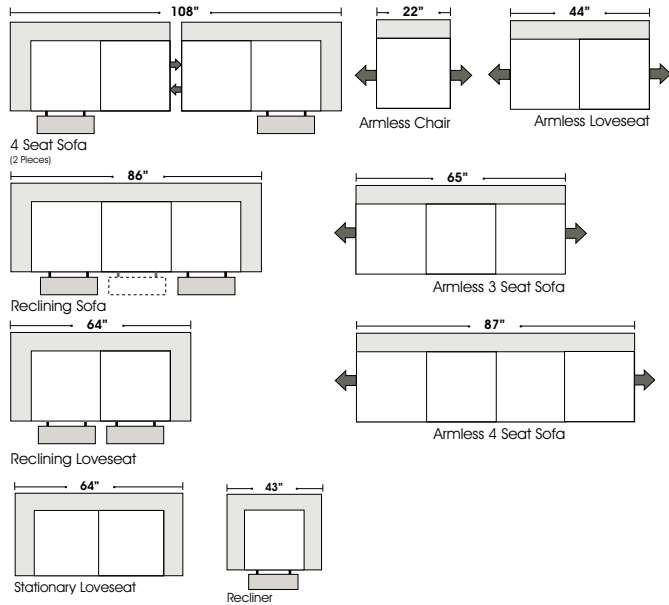

randleatherfurniture.com

STANDARD

RETURN

1/2 CURVE

ONE ARM

Feature Leather Furniture
Bakersfield, CA.

Standard:

- All Full or Top-Grain Leather
- All hardwood frames
- Recliner