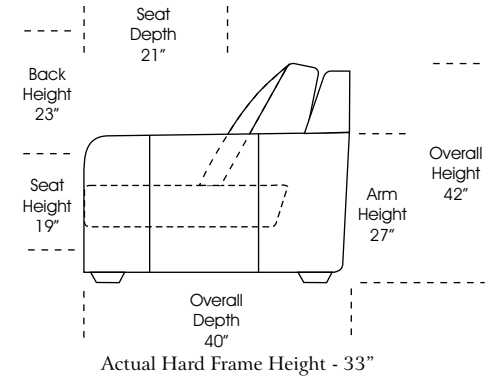

Feature Leather Furniture
Bakersfield, CA.

Standard:

- All Full or Top-Grain Leather
- All hardwood frames
- Recliner

Options:

- Motorized Recliner Unit (Additional Charges Apply)
- Center Seat Recliner (Additional Charge)

Special orders shipped within 4-6 weeks