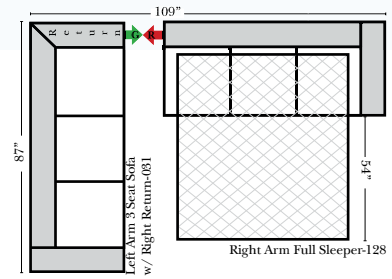

Left Arm Full Sleeper-129

Right Arm Full Sleeper-128

Left Arm 3 Seat Full Sleeper w/ 1/2 Curve-137

Right Arm 3 Seat Full Sleeper w/ 1/2 Curve-136

Suggested

The Suggested Configurations below are for informational purposes only. To create your own configuration, please enjoy creating the configurations and from the items on the opposite page.

Left Arm Loveseat w/ 1/2 Curve-075

Right Arm Loveseat w/ 1/2 Curve-074

Left Arm 3 Seat Full Sleeper w/ 1/2 Curve-137

Left Arm Loveseat w/ Right Return-055

Left Arm 3 Seat Sofa w/ Right Return-081

Right Arm 4 Seat Sofa-042