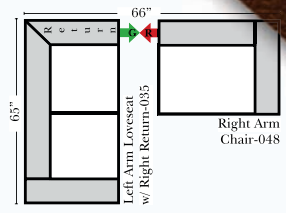

Left Arm Full Sleeper-129

Right Arm Full Sleeper-128

Left Arm 3 Seat Full Sleeper w/ 1/2 Curve-137

Right Arm 3 Seat Full Sleeper w/ 1/2 Curve-136

Suggested

The Suggested Configurations below are for informational purposes only. To create your own configuration, please enjoy creating the configurations and from the items on the opposite page.

Left Arm Loveseat w/ 1/2 Curve-075

Right Arm Loveseat w/ 1/2 Curve-074

Left Arm 3 Seat Full Sleeper w/ 1/2 Curve-137

Left Arm Loveseat w/ Right Return-055

Left Arm 3 Seat Sofa w/ Right Return-081

Right Arm 4 Seat Sofa-042