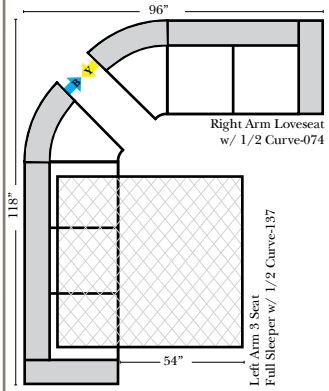

L-Shape / 90 Degree Sectional

(All 4 seat items ship as one piece if stationary, two pieces if motion installed)

Note:

All Dimensions are approximate, if accuracy is crucial, please contact us for validation of the dimensions shown. However, a 1" to 2" variance can still apply due to foam and upholstery.

Left Arm Full Sleeper-129

Right Arm Full Sleeper-128

Left Arm 3 Seat Full Sleeper w/ 1/2 Curve-137

Right Arm 3 Seat Full Sleeper w/ 1/2 Curve-136

Suggested

The Suggested Configurations below are for informational purposes only. To create your own configuration, please enjoy creating the configurations and from the items on the opposite page.

Left Arm Loveseat w/ 1/2 Curve-075

Right Arm Loveseat w/ 1/2 Curve-074

Left Arm 3 Seat Full Sleeper w/ 1/2 Curve-137

Left Arm Loveseat w/ Right Return-055

Left Arm 3 Seat Sofa w/ Right Return-081

Right Arm 4 Seat Sofa-042