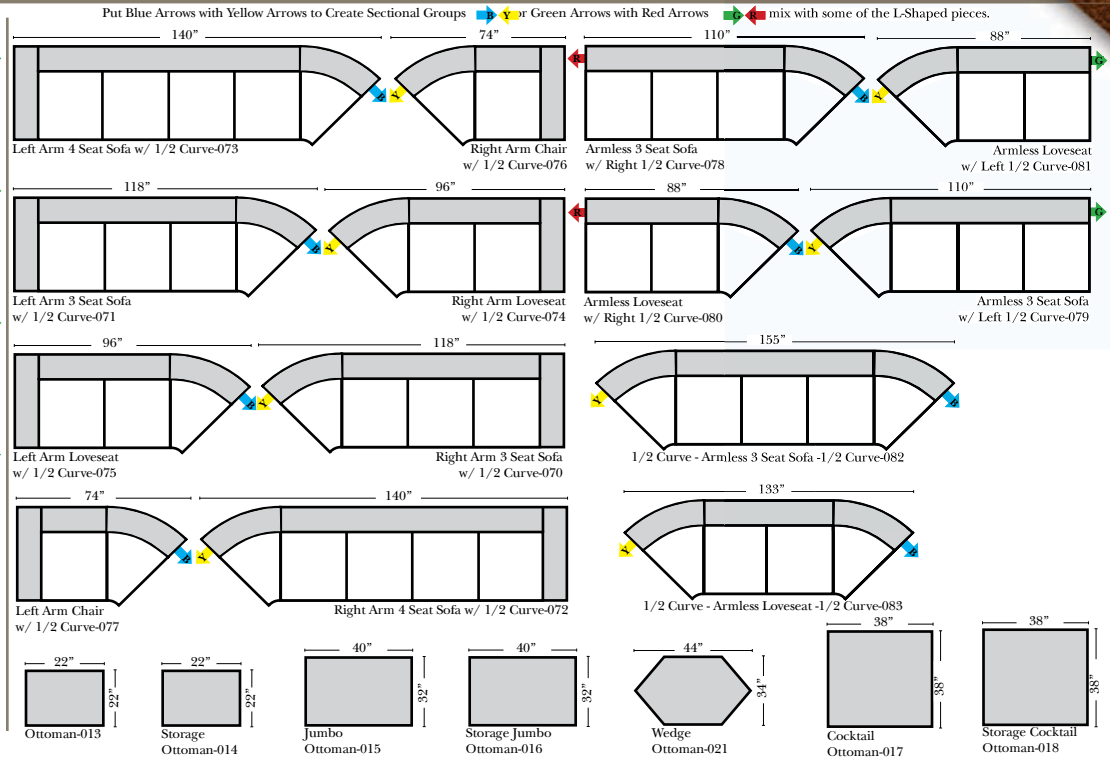

Standard & Armless

(All 4 seat items ship as one piece if stationary, two pieces if motion installed)