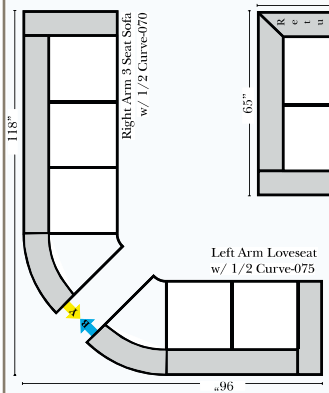

L-Shape / 90 Degree Sectional

(All 4 seat items ship as one piece if stationary, two pieces if motion installed)

Note:

All Dimensions are approximate, if accuracy is crucial, please contact us for validation of the dimensions shown. However, a 1" to 2" variance can still apply due to foam and upholstery.

Left Arm Full Sleeper-129

Right Arm Full Sleeper-128

Left Arm 3 Seat Full Sleeper w/ 1/2 Curve-137

Right Arm 3 Seat Full Sleeper w/ 1/2 Curve-136

Suggested

The Suggested Configurations below are for informational purposes only. To create your own configuration, please enjoy creating the configurations and from the items on the opposite page.

Left Arm Loveseat w/ 1/2 Curve-075

Right Arm Loveseat w/ 1/2 Curve-074

Left Arm 3 Seat Full Sleeper w/ 1/2 Curve-137

Left Arm Loveseat w/ Right Return-055

Left Arm 3 Seat Sofa w/ Right Return-081

Right Arm 4 Seat Sofa-042