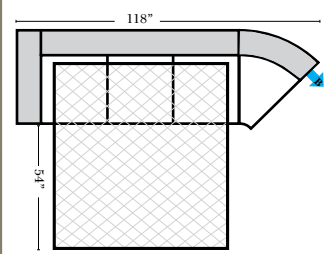

Conversation Sectionals
for this style not available
at this time

Sleepers

- Put Green Arrows with Red Arrows to Create Sectional Groups
- Put Blue Arrows with Yellow Arrows to Create Sectional Groups

Full Sleeper-126

Left Arm Full Sleeper-129

Right Arm Full Sleeper-128

Left Arm 3 Seat Full Sleeper w/ 1/2 Curve-137

Right Arm 3 Seat Full Sleeper w/ 1/2 Curve-136

Suggested

The Suggested Configurations below are for informational purposes only. To create your own configuration, please enjoy creating the configurations and from the items on the opposite page.