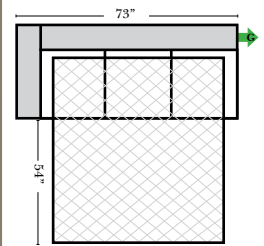

Left Arm Full Sleeper-129