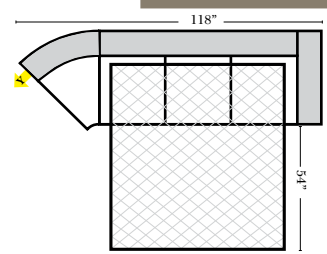

L-Shape / 90 Degree Sectional

(All 4 seat items ship as one piece if stationary, two pieces if motion installed)

Note:

All Dimensions are approximate, if accuracy is crucial, please contact us for validation of the dimensions shown. However, a 1" to 2" variance can still apply due to foam and upholstery.

Conversation Sectionals
for this style not available
at this time

Sleepers

- Put Green Arrows with Red Arrows to Create Sectional Groups
- Put Blue Arrows with Yellow Arrows to Create Sectional Groups

Full Sleeper-126

Left Arm Full Sleeper-129

Right Arm Full Sleeper-128

Left Arm 3 Seat Full Sleeper w/ 1/2 Curve-137

Right Arm 3 Seat Full Sleeper w/ 1/2 Curve-136

Suggested

The Suggested Configurations below are for informational purposes only. To create your own configuration, please enjoy creating the configurations and from the items on the opposite page.