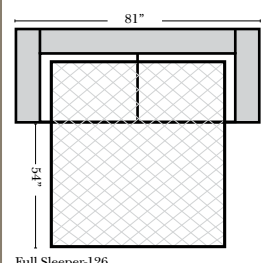

Fashion...Quality...Value...and Safety™

2180 Wible Rd
Bakersfield, CA 93304
661-833-8167

6801 White Lane - Unite B1
Bakersfield, CA 93309
661-836-0070

www.omnialeather.com www.kathyireland.com

randleatherfurniture.com

Cedar Heights

Chaise & Conversation Sectionals

- Put Green Arrows with Red Arrows to Create Sectional Groups
- Put Orange Arrows with Tan Arrows to Create Sectional Groups

Bumper & Return Chaises
for this style
not available
at this time

Conversation Sectionals
for this style not available
at this time

Sleepers

- Put Green Arrows with Red Arrows to Create Sectional Groups
- Put Blue Arrows with Yellow Arrows to Create Sectional Groups

Full Sleeper-126