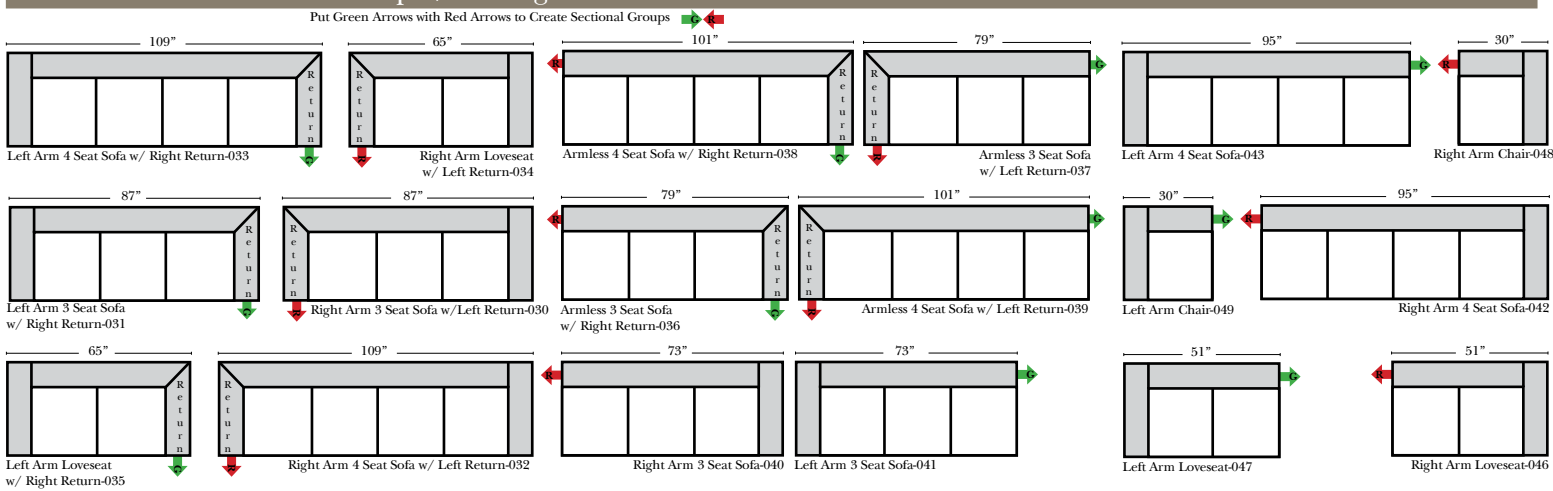

Cedar Heights

Leather Furniture
Bakersfield, CA.

Standard & Armless

(All 4 seat items ship as one piece if stationary, two pieces if motion installed)

Features

- Standard:**
- Available in Full & Top Grain Leathers
 - Available in Luxury Fabrics
 - All Hardwood Frames
 - Legs are standard as Walnut color, available in Cherry, Espresso, Honey Oak, & Natural

- Options:**
- Down Seats & Backs (additional Charge)
 - No. 33 Firm Foam

- Sleeper Options:** (All the below options are at additional charges)
- Full Sleeper available w/Standard Mattress
 - Deluxe Innerspring Mattress: Full
 - Air Dream Coil Mattress: Full Only

L-Shape / 90 Degree Sectional

(All 4 seat items ship as one piece if stationary, two pieces if motion installed)

Note:

All Dimensions are approximate, if accuracy is crucial, please contact us for validation of the dimensions shown. However, a 1" to 2" variance can still apply due to foam and upholstery.