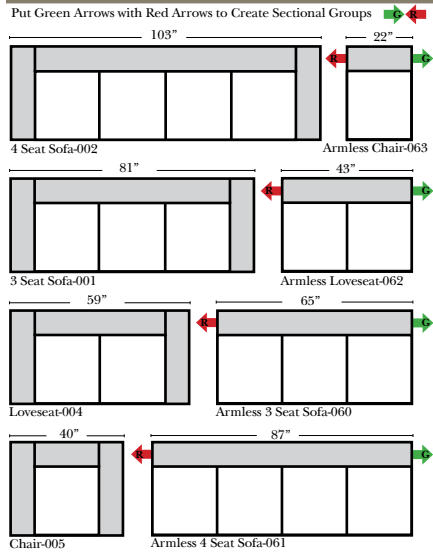

Standard & Armless

(All 4 seat items ship as one piece if stationary, two pieces if motion installed)