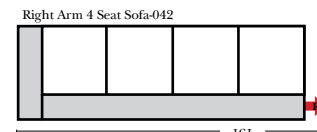

Left Arm Full Sleeper-129

Right Arm Full Sleeper-128

Left Arm 3 Seat Full Sleeper w/ 1/2 Curve-137

Right Arm 3 Seat Full Sleeper w/ 1/2 Curve-136

Suggested

The Suggested Configurations below are for informational purposes only. To create your own configuration, please enjoy creating the configurations and from the items on the opposite page.

Left Arm Loveseat w/ 1/2 Curve-075

Right Arm Loveseat w/ 1/2 Curve-074

Left Arm 3 Seat Full Sleeper w/ 1/2 Curve-137

Left Arm Loveseat w/ Right Return-055

Left Arm 3 Seat Sofa w/ Right Return-081

Right Arm 4 Seat Sofa-042