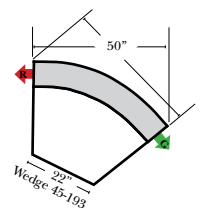

Catera

Chaise & Conversation Sectionals

Put Green Arrows with Red Arrows to Create Sectional Groups
Put Orange Arrows with Tan Arrows to Create Sectional Groups