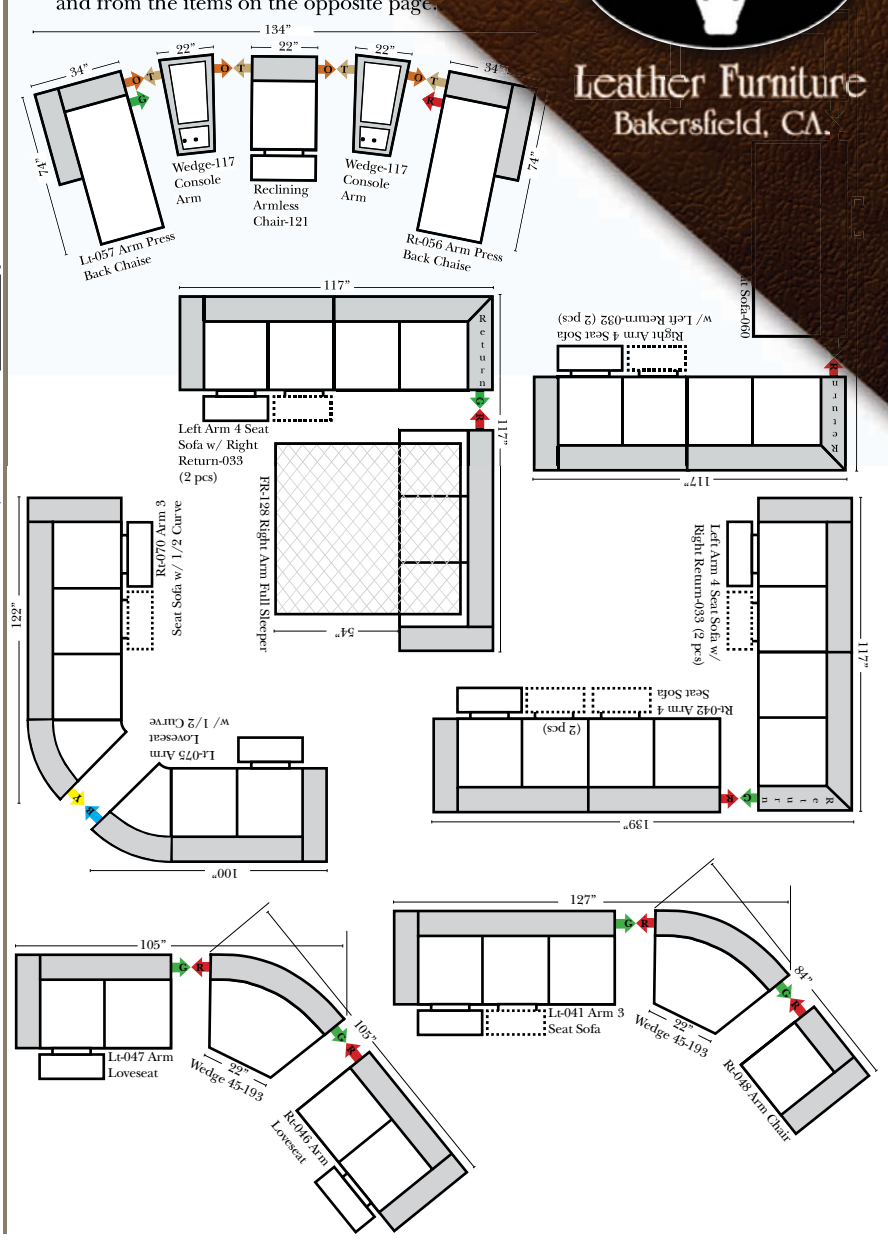

Suggested Configurations

The Suggested Configurations below are suggestions only. To create your own configuration, please enjoy creating the configurations from the items on the opposite page.