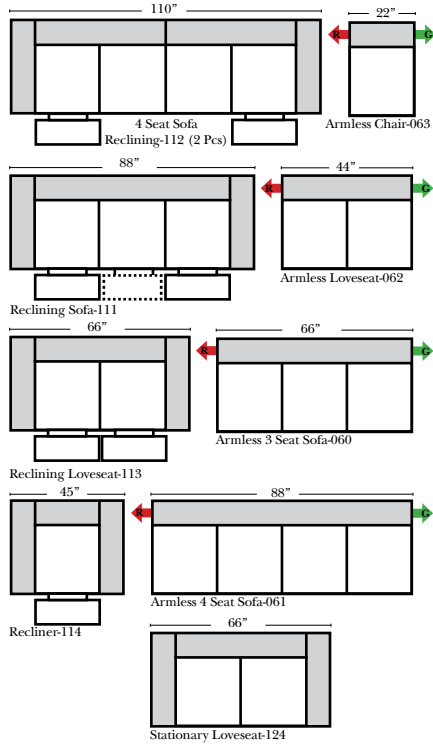

Catera

Leather Furniture
Bakersfield, CA.

Standard & Armless

(All 4 seat items ship as one piece if stationary, two pieces if motion installed)

2 Piece Curve Sectional & Ottomans

Put Green Arrows with Red Arrows to Create Sectional Groups

Put Blue Arrows with Yellow Arrows to Create Sectional Groups or Green Arrows with Red Arrows to mix with some of the L-Shaped pieces.

Back Height 27"
Seat Height 21"
Overall Depth 40"

L-Shape / 90 Degree Sectional

(All 4 seat items ship as one piece if stationary, two pieces if motion installed)

Put Green Arrows with Red Arrows to Create Sectional Groups

- Standard:**
- Available in Full & Top Grain Leathers
 - Available in Luxury Fabrics
 - All Hardwood Frames
- Options:**
- No. 33 Firm Foam (N/C Option)
 - Console Table - Standard as Espresso finish (N/C Option is Honey Oak finish)
 - Cup Holders - Standard as Silver finish (N/C Option is Black or Hammered Antique Finish)
 - Sofa Center Recliner (Additional Charge)
 - Motorized Recliner Mechanism (additional Charge)
 - Swivel Recliner Base (additional Charge)
 - Swivel Glider Mechanism (additional Charge)
 - Lift Chair Dual Motor Mechanism (additional Charge)
 - Upholstered Swivel Base Recliner only (additional Charge)
- Sleeper Options:** (All the below options are at additional charges)
- Full Sleeper available w/Standard Mattress
 - Deluxe Innerspring Mattress: Full
 - Air Dream Coil Mattress: Full Only

Note:
All Dimensions are approximate, if accuracy is crucial, please contact us for validation of the dimensions shown. However, a 1" to 2" variance can still apply due to foam and upholstery.

Fashion...Quality...Value...and Safety™