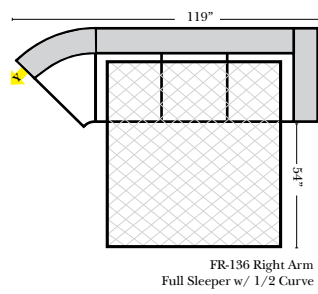

Sleepers

Put Green Arrows with Red Arrows to Create Sectional Groups
Put Blue Arrows with Yellow Arrows to Create Sectional Groups