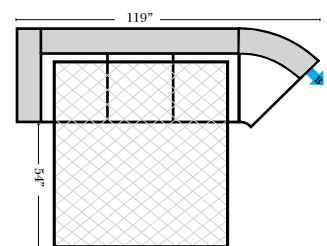

Sleepers

Put Green Arrows with Red Arrows to Create Sectional Groups
Put Blue Arrows with Yellow Arrows to Create Sectional Groups