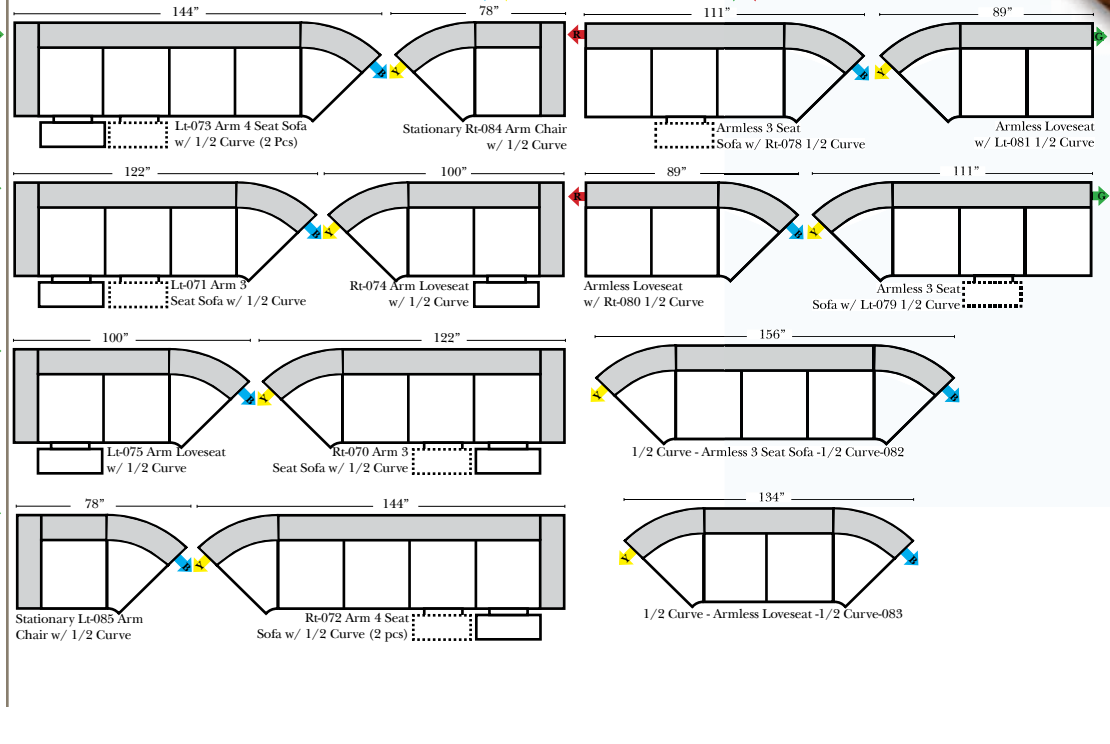

Catera

Leather Furniture
Bakersfield, CA.

Standard & Armless

(All 4 seat items ship as one piece if stationary, two pieces if motion installed)

2 Piece Curve Sectional & Ottomans

Put Green Arrows with Red Arrows to Create Sectional Groups

Put Blue Arrows with Yellow Arrows to Create Sectional Groups or Green Arrows with Red Arrows to mix with some of the L-Shaped pieces.

Back Height 27"
Seat Height 21"
Overall Depth 40"

L-Shape / 90 Degree Sectional

(All 4 seat items ship as one piece if stationary, two pieces if motion installed)

Put Green Arrows with Red Arrows to Create Sectional Groups

- Standard:**
- Available in Full & Top Grain Leathers
 - Available in Luxury Fabrics
 - All Hardwood Frames
- Options:**
- No. 33 Firm Foam (N/C Option)
 - Console Table - Standard as Espresso finish (N/C Option is Honey Oak finish)
 - Cup Holders - Standard as Silver finish (N/C Option is Black or Hammered Antique Finish)
 - Sofa Center Recliner (Additional Charge)
 - Motorized Recliner Mechanism (additional Charge)
 - Swivel Recliner Base (additional Charge)
 - Swivel Glider Mechanism (additional Charge)
 - Lift Chair Dual Motor Mechanism (additional Charge)
 - Upholstered Swivel Base Recliner only (additional Charge)
- Sleeper Options:** (All the below options are at additional charges)
- Full Sleeper available w/Standard Mattress
 - Deluxe Innerspring Mattress: Full
 - Air Dream Coil Mattress: Full Only

Note:
All Dimensions are approximate, if accuracy is crucial, please contact us for validation of the dimensions shown. However, a 1" to 2" variance can still apply due to foam and upholstery.

Fashion...Quality...Value...and Safety™