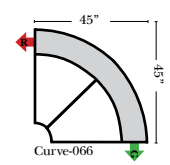

Catera

Chaise & Conversation Sectionals

Put Green Arrows with Red Arrows to Create Sectional Groups
Put Orange Arrows with Tan Arrows to Create Sectional Groups