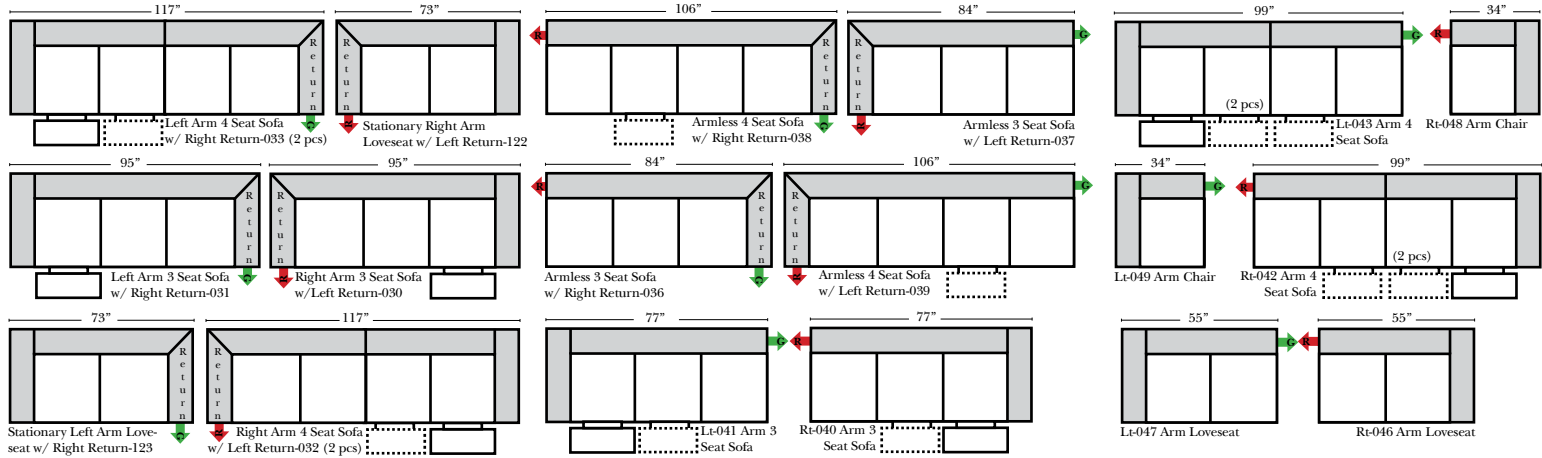

Put Blue Arrows with Yellow Arrows to Create Sectional Groups or Green Arrows with Red Arrows to mix with some of the L-Shaped pieces.

Back Height 27"
Seat Height 21"
Overall Depth 40"

L-Shape / 90 Degree Sectional

(All 4 seat items ship as one piece if stationary, two pieces if motion installed)

Put Green Arrows with Red Arrows to Create Sectional Groups

- Standard:**
- Available in Full & Top Grain Leathers
 - Available in Luxury Fabrics
 - All Hardwood Frames
- Options:**
- No. 33 Firm Foam (N/C Option)
 - Console Table - Standard as Espresso finish (N/C Option is Honey Oak finish)
 - Cup Holders - Standard as Silver finish (N/C Option is Black or Hammered Antique Finish)
 - Sofa Center Recliner (Additional Charge)
 - Motorized Recliner Mechanism (additional Charge)
 - Swivel Recliner Base (additional Charge)
 - Swivel Glider Mechanism (additional Charge)
 - Lift Chair Dual Motor Mechanism (additional Charge)
 - Upholstered Swivel Base Recliner only (additional Charge)
- Sleeper Options:** (All the below options are at additional charges)
- Full Sleeper available w/Standard Mattress
 - Deluxe Innerspring Mattress: Full
 - Air Dream Coil Mattress: Full Only

Note:
All Dimensions are approximate, if accuracy is crucial, please contact us for validation of the dimensions shown. However, a 1" to 2" variance can still apply due to foam and upholstery.

Fashion...Quality...Value...and Safety™