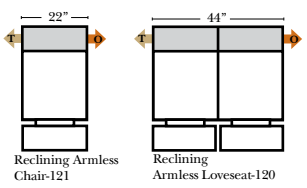

Catera

Chaise & Conversation Sectionals

Put Green Arrows with Red Arrows to Create Sectional Groups
Put Orange Arrows with Tan Arrows to Create Sectional Groups