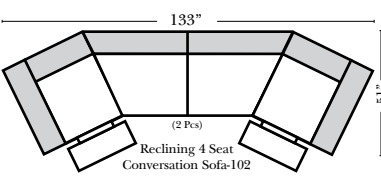

Fashion...Quality...Value...and Safety™

www.omnialeather.com www.kathyireland.com

2180 Wible Rd
Bakersfield, CA 93304
661-833-8167

6801 White Lane - Unite B1
Bakersfield, CA 93309
661-836-0070

randleatherfurniture.com

Catera

Chaise & Conversation Sectionals

Put Green Arrows with Red Arrows to Create Sectional Groups
Put Orange Arrows with Tan Arrows to Create Sectional Groups