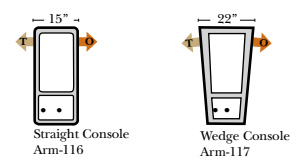

Catera

Chaise & Conversation Sectionals

Put Green Arrows with Red Arrows to Create Sectional Groups
Put Orange Arrows with Tan Arrows to Create Sectional Groups