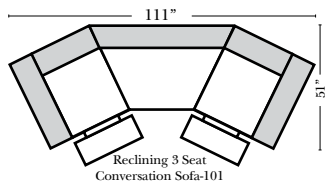

Catera

Chaise & Conversation Sectionals

Put Green Arrows with Red Arrows to Create Sectional Groups
Put Orange Arrows with Tan Arrows to Create Sectional Groups