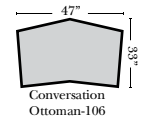

Fashion...Quality...Value...and Safety™

2180 Wible Rd
Bakersfield, CA 93304
661-833-8167

6801 White Lane - Unite B1
Bakersfield, CA 93309
661-836-0070

randleatherfurniture.com

www.omnialeather.com www.kathyireland.com

Canyon

Leather Furniture
Bakersfield, CA.

Chaise & Conversation Sectionals

Put Green Arrows with Red Arrows to Create Sectional Groups
Put Orange Arrows with Tan Arrows to Create Sectional Groups

Sleepers

Put Green Arrows with Red Arrows to Create Sectional Groups
Put Blue Arrows with Yellow Arrows to Create Sectional Groups

Suggest

The Suggested Configurations below are for informational purposes only. To create your own configuration, please enjoy creating the configurations and from the items on the opposite pages.

Sleepers (Cont.)