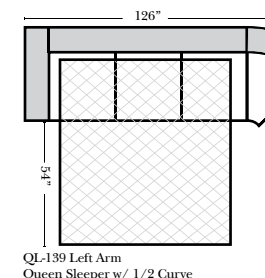

Sleepers

Put Green Arrows with Red Arrows to Create Sectional Groups
Put Blue Arrows with Yellow Arrows to Create Sectional Groups