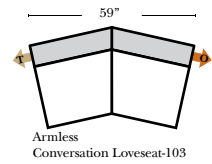

Fashion...Quality...Value...and Safety™

2180 Wible Rd
Bakersfield, CA 93304
661-833-8167

6801 White Lane - Unite B1
Bakersfield, CA 93309
661-836-0070

randleatherfurniture.com

www.omnialeather.com www.kathyireland.com

Canyon

Leather Furniture
Bakersfield, CA.

Chaise & Conversation Sectionals

Put Green Arrows with Red Arrows to Create Sectional Groups
Put Orange Arrows with Tan Arrows to Create Sectional Groups

Sleepers

Put Green Arrows with Red Arrows to Create Sectional Groups
Put Blue Arrows with Yellow Arrows to Create Sectional Groups

Suggest

The Suggested Configurations below are for informational purposes only. To create your own configuration, please enjoy creating the configurations and from the items on the opposite pages.

Sleepers (Cont.)