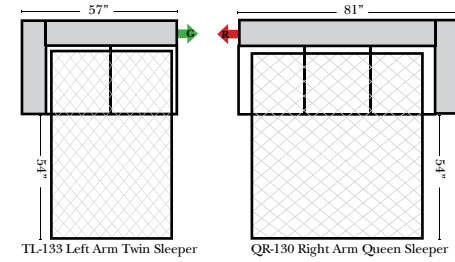

Sleepers

Put Green Arrows with Red Arrows to Create Sectional Groups
Put Blue Arrows with Yellow Arrows to Create Sectional Groups