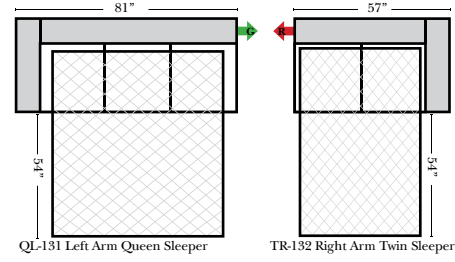

Sleepers

Put Green Arrows with Red Arrows to Create Sectional Groups
Put Blue Arrows with Yellow Arrows to Create Sectional Groups