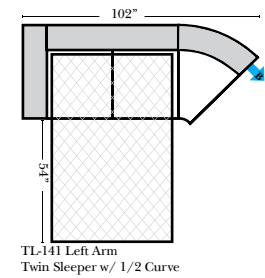

Sleepers

Put Green Arrows with Red Arrows to Create Sectional Groups
Put Blue Arrows with Yellow Arrows to Create Sectional Groups