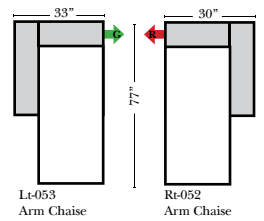

Fashion...Quality...Value...and Safety™

2180 Wible Rd
Bakersfield, CA 93304
661-833-8167

6801 White Lane - Unite B1
Bakersfield, CA 93309
661-836-0070

randleatherfurniture.com

www.omnialeather.com www.kathyireland.com

Canyon

Leather Furniture
Bakersfield, CA.

Chaise & Conversation Sectionals

Put Green Arrows with Red Arrows to Create Sectional Groups
Put Orange Arrows with Tan Arrows to Create Sectional Groups

Sleepers

Put Green Arrows with Red Arrows to Create Sectional Groups
Put Blue Arrows with Yellow Arrows to Create Sectional Groups

Suggest

The Suggested Configurations below are for informational purposes only. To create your own configuration, please enjoy creating the configurations and from the items on the opposite pages.

Sleepers (Cont.)