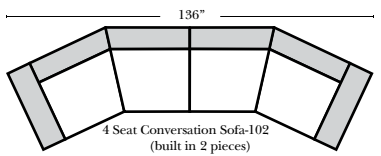

Fashion...Quality...Value...and Safety™

2180 Wible Rd
Bakersfield, CA 93304
661-833-8167

6801 White Lane - Unite B1
Bakersfield, CA 93309
661-836-0070

randleatherfurniture.com

www.omnialeather.com www.kathyireland.com

Canyon

Leather Furniture
Bakersfield, CA.

Chaise & Conversation Sectionals

Put Green Arrows with Red Arrows to Create Sectional Groups
Put Orange Arrows with Tan Arrows to Create Sectional Groups

Sleepers

Put Green Arrows with Red Arrows to Create Sectional Groups
Put Blue Arrows with Yellow Arrows to Create Sectional Groups

Suggest

The Suggested Configurations below are for informational purposes only. To create your own configuration, please enjoy creating the configurations and from the items on the opposite pages.

Sleepers (Cont.)