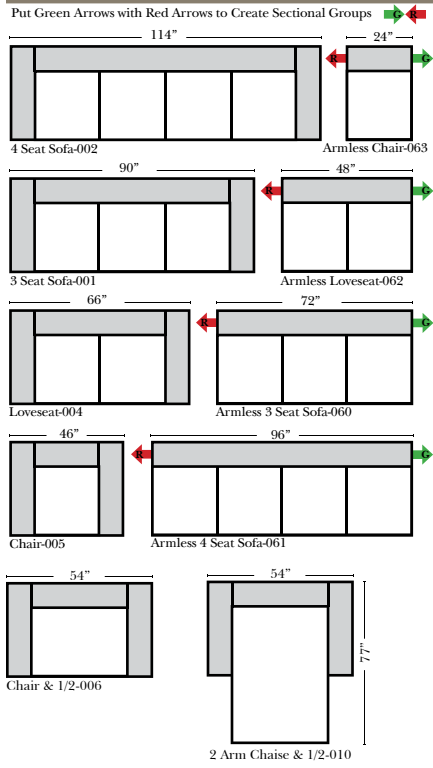

Canyon

Standard & Armless

(All 4 seat items ship as one piece if stationary, two pieces if motion installed)

2 Piece Curve Sectional & Ottomans

Leather Furniture
Bakersfield, CA.

Features

- Standard:**
- Available in Full & Top Grain Leathers
 - Available in Luxury Fabrics
 - All Hardwood Frames
- Options:**
- Down Seats & Down Backs (additional Charge)
 - No. 33 Firm Foam
- Sleeper Options:** (All the below options are at additional charges)
- Queen Sleeper available w/Standard Mattress
 - Twin Sleeper available w/Standard Mattress
 - Deluxe Innerspring Mattress: Queen / Twin
 - Air Dream Coil Mattress: Queen Only - (No Twin)
 - Hideaway Air Mattress: Queen Only (Shipped in a Separate Box)

L-Shape / 90 Degree Sectional

(All 4 seat items ship as one piece if stationary, two pieces if motion installed)

Note:

All Dimensions are approximate, if accuracy is crucial, please contact us for validation of the dimensions shown. However, a 1" to 2" variance can still apply due to foam and upholstery.