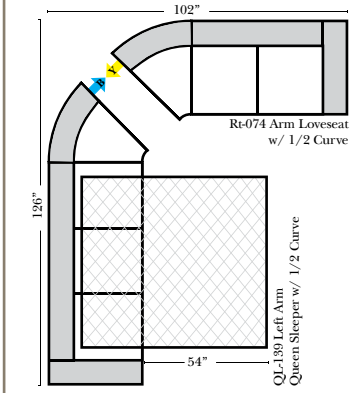

Suggest

The Suggested Configurations below are for informational purposes only. To create your own configuration, please enjoy creating the configurations and from the items on the opposite pages.