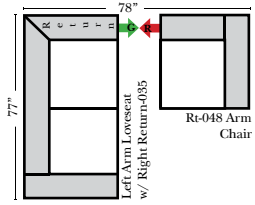

Suggest

The Suggested Configurations below are for informational purposes only. To create your own configuration, please enjoy creating the configurations and from the items on the opposite pages.