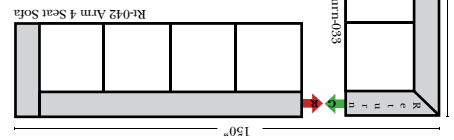

Suggest

The Suggested Configurations below are for informational purposes only. To create your own configuration, please enjoy creating the configurations and from the items on the opposite pages.