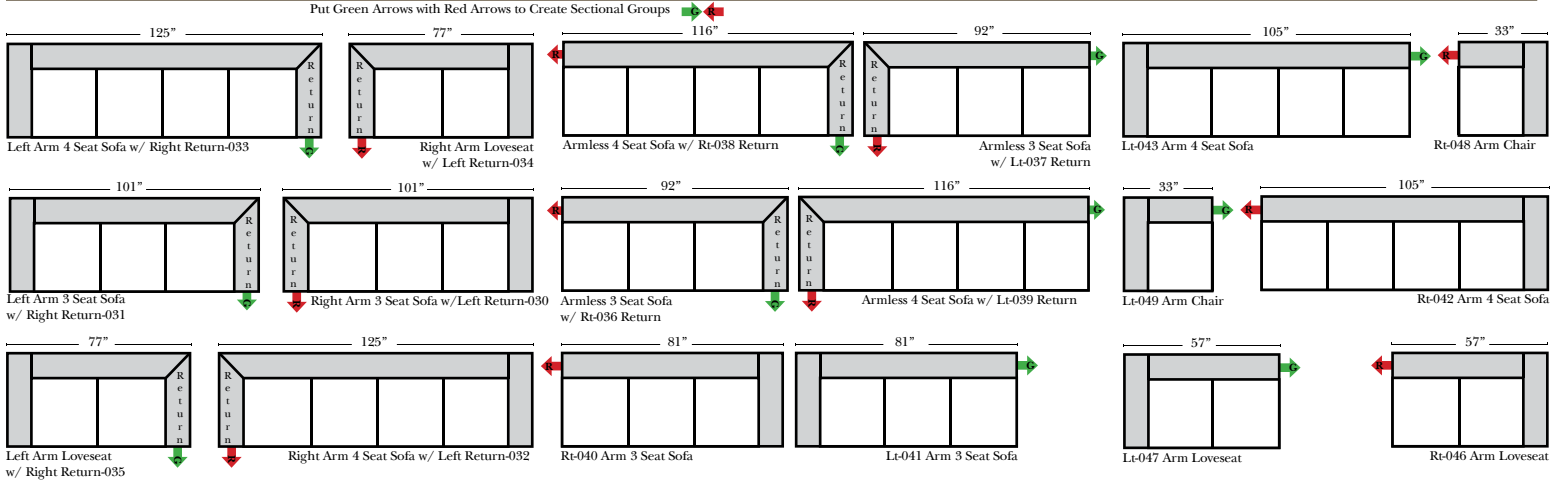

Canyon

Standard & Armless

(All 4 seat items ship as one piece if stationary, two pieces if motion installed)

2 Piece Curve Sectional & Ottomans

Leather Furniture
Bakersfield, CA.

Features

- Standard:**
- Available in Full & Top Grain Leathers
 - Available in Luxury Fabrics
 - All Hardwood Frames
- Options:**
- Down Seats & Down Backs (additional Charge)
 - No. 33 Firm Foam
- Sleeper Options:** (All the below options are at additional charges)
- Queen Sleeper available w/Standard Mattress
 - Twin Sleeper available w/Standard Mattress
 - Deluxe Innerspring Mattress: Queen / Twin
 - Air Dream Coil Mattress: Queen Only - (No Twin)
 - Hideaway Air Mattress: Queen Only (Shipped in a Separate Box)

L-Shape / 90 Degree Sectional

(All 4 seat items ship as one piece if stationary, two pieces if motion installed)

Note:

All Dimensions are approximate, if accuracy is crucial, please contact us for validation of the dimensions shown. However, a 1" to 2" variance can still apply due to foam and upholstery.