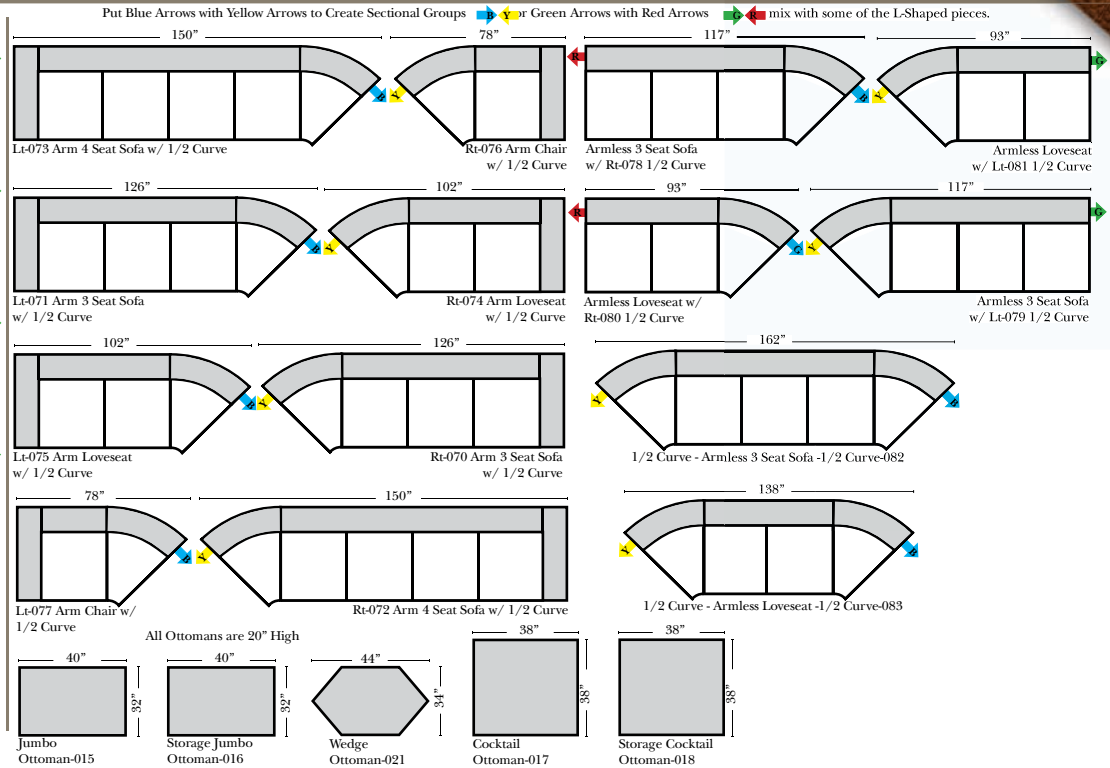

Canyon

Standard & Armless

(All 4 seat items ship as one piece if stationary, two pieces if motion installed)

2 Piece Curve Sectional & Ottomans

Leather Furniture
Bakersfield, CA.

Features

- Standard:**
- Available in Full & Top Grain Leathers
 - Available in Luxury Fabrics
 - All Hardwood Frames
- Options:**
- Down Seats & Down Backs (additional Charge)
 - No. 33 Firm Foam
- Sleeper Options:** (All the below options are at additional charges)
- Queen Sleeper available w/Standard Mattress
 - Twin Sleeper available w/Standard Mattress
 - Deluxe Innerspring Mattress: Queen / Twin
 - Air Dream Coil Mattress: Queen Only - (No Twin)
 - Hideaway Air Mattress: Queen Only (Shipped in a Separate Box)

L-Shape / 90 Degree Sectional

(All 4 seat items ship as one piece if stationary, two pieces if motion installed)

Note:

All Dimensions are approximate, if accuracy is crucial, please contact us for validation of the dimensions shown. However, a 1" to 2" variance can still apply due to foam and upholstery.

Canyon

Leather Furniture
Bakersfield, CA.

Chaise & Conversation Sectionals

Put Green Arrows with Red Arrows to Create Sectional Groups
Put Orange Arrows with Tan Arrows to Create Sectional Groups

Sleepers