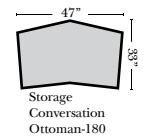

Fashion...Quality...Value...and Safety™

2180 Wible Rd
Bakersfield, CA 93304
661-833-8167

6801 White Lane - Unite B1
Bakersfield, CA 93309
661-836-0070

randleatherfurniture.com

www.omnialeather.com www.kathyireland.com

Canyon

Leather Furniture
Bakersfield, CA.

Chaise & Conversation Sectionals

Put Green Arrows with Red Arrows to Create Sectional Groups
Put Orange Arrows with Tan Arrows to Create Sectional Groups

Sleepers

Put Green Arrows with Red Arrows to Create Sectional Groups
Put Blue Arrows with Yellow Arrows to Create Sectional Groups

Suggest

The Suggested Configurations below are for informational purposes only. To create your own configuration, please enjoy creating the configurations and from the items on the opposite pages.

Sleepers (Cont.)