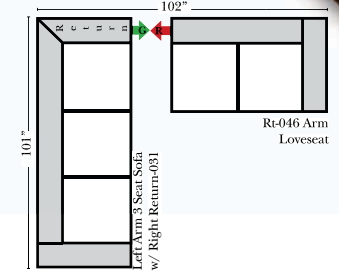

Suggest

The Suggested Configurations below are for informational purposes only. To create your own configuration, please enjoy creating the configurations and from the items on the opposite pages.