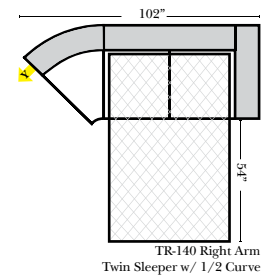

Sleepers

Put Green Arrows with Red Arrows to Create Sectional Groups
Put Blue Arrows with Yellow Arrows to Create Sectional Groups