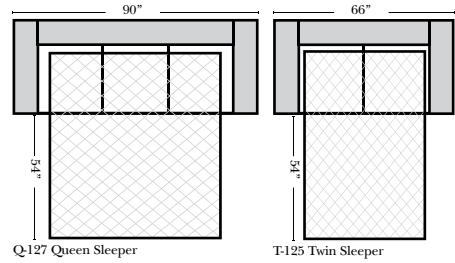

Sleepers

Put Green Arrows with Red Arrows to Create Sectional Groups
Put Blue Arrows with Yellow Arrows to Create Sectional Groups