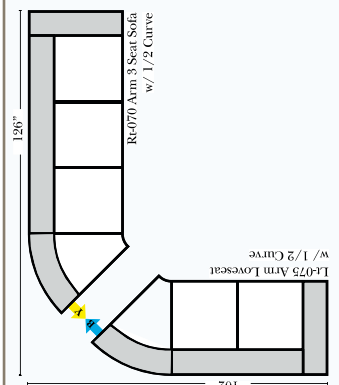

Suggest

The Suggested Configurations below are for informational purposes only. To create your own configuration, please enjoy creating the configurations and from the items on the opposite pages.