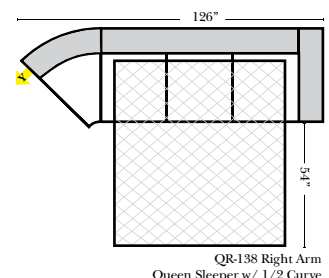

Sleepers

Put Green Arrows with Red Arrows to Create Sectional Groups
Put Blue Arrows with Yellow Arrows to Create Sectional Groups