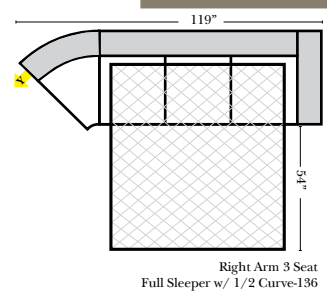

Sleepers

Put Green Arrows with Red Arrows to Create Sectional Groups
Put Blue Arrows with Yellow Arrows to Create Sectional Groups