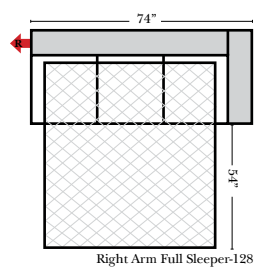

Sleepers

Put Green Arrows with Red Arrows to Create Sectional Groups
Put Blue Arrows with Yellow Arrows to Create Sectional Groups