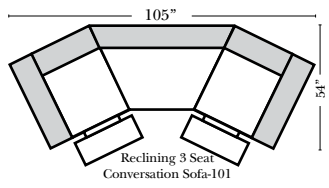

Brookfield

Chaise & Conversation Sectionals

Put Green Arrows with Red Arrows to Create Sectional Groups
Put Orange Arrows with Tan Arrows to Create Sectional Groups