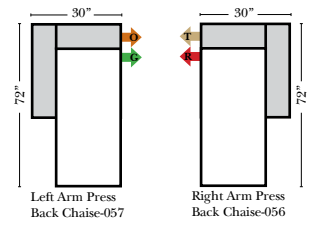

Brookfield

Chaise & Conversation Sectionals

Put Green Arrows with Red Arrows to Create Sectional Groups
Put Orange Arrows with Tan Arrows to Create Sectional Groups