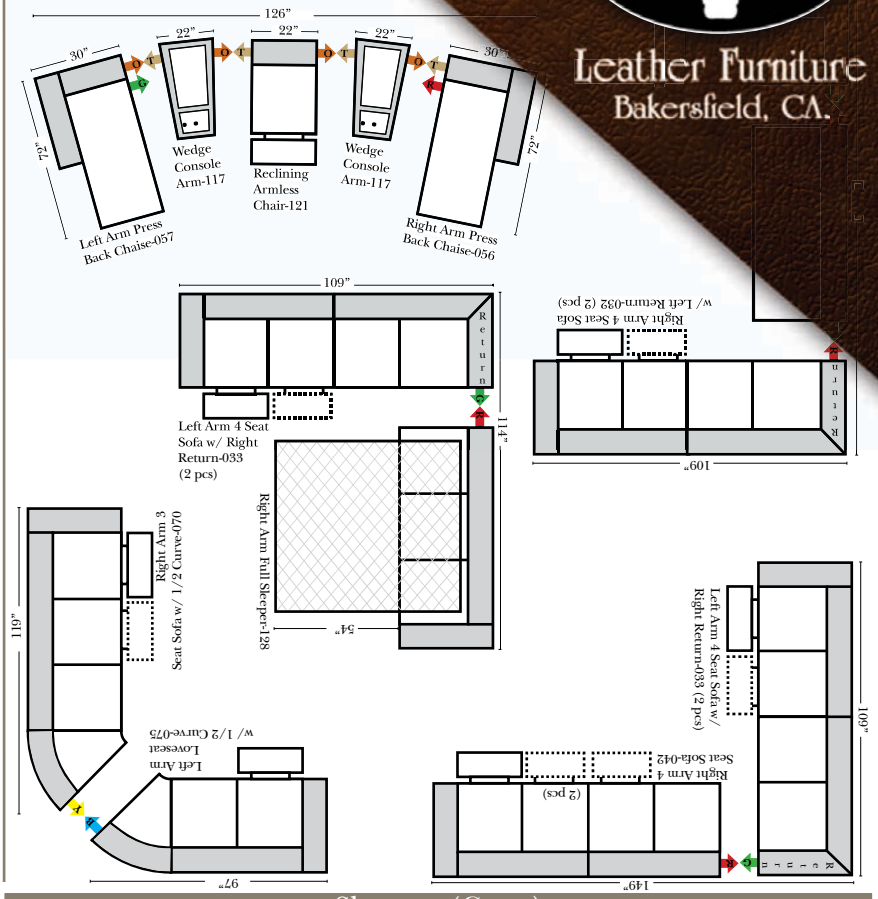

Suggested

The Suggested Configurations below are for informational purposes only. To create your own configuration, please enjoy creating the configurations from the items on the opposite page.

Sleepers (Cont.)