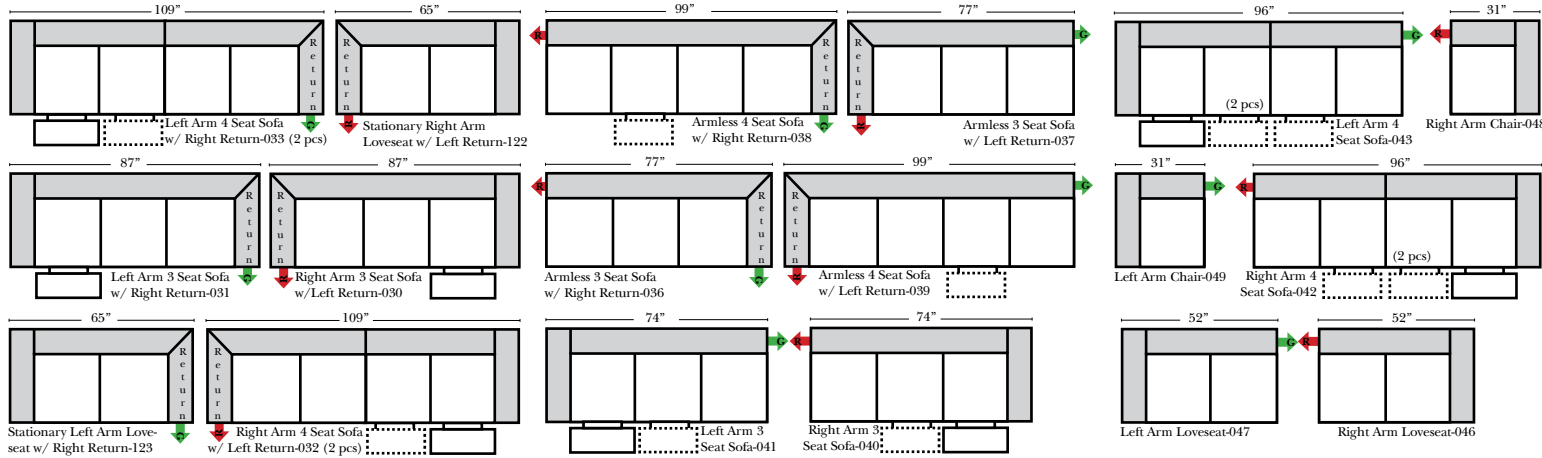

Brookfield

Leather Furniture
Bakersfield, CA.

Standard & Armless

(All 4 seat items ship as one piece if stationary, two pieces if motion installed)

2 Piece Curve Sectional & Ottomans

Put Green Arrows with Red Arrows to Create Sectional Groups

Put Blue Arrows with Yellow Arrows to Create Sectional Groups or Green Arrows with Red Arrows mix with some of the L-Shaped pieces.

Back Height 23"
Seat Height 19"
Overall Depth 40"

L-Shape / 90 Degree Sectional

(All 4 seat items ship as one piece if stationary, two pieces if motion installed)

Put Green Arrows with Red Arrows to Create Sectional Groups

Features

- Standard:**
- Available in Full & Top Grain Leathers
 - Available in Luxury Fabrics
 - All Hardwood Frames
- Options:**
- No. 33 Firm Foam (N/C Option)
 - Console Table - Standard as Espresso finish (N/C Option is Honey Oak finish)
 - Cup Holders - Standard as Silver finish (N/C Option is Black or Hammered Antique Finish)
 - Sofa Center Recliner (Additional Charge)
 - Motorized Recliner Mechanism (additional Charge)
 - Swivel Recliner Base (additional Charge)
 - Swivel Glider Mechanism (additional Charge)
 - Lift Chair Dual Motor Mechanism (additional Charge)
- Sleeper Options:** (All the below options are at additional charges)
- Full Sleeper available w/Standard Mattress
 - Deluxe Innerspring Mattress: Full
 - Air Dream Coil Mattress: Full Only

Note:

All Dimensions are approximate, if accuracy is crucial, please contact us for validation of the dimensions shown. However, a 1" to 2" variance can still apply due to foam and upholstery.

Brookfield