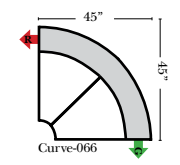

Brookfield

Chaise & Conversation Sectionals

Put Green Arrows with Red Arrows to Create Sectional Groups
Put Orange Arrows with Tan Arrows to Create Sectional Groups