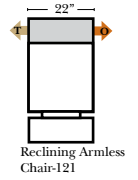

Brookfield

Chaise & Conversation Sectionals

Put Green Arrows with Red Arrows to Create Sectional Groups
Put Orange Arrows with Tan Arrows to Create Sectional Groups