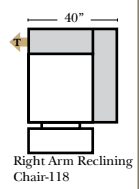

Brookfield

Chaise & Conversation Sectionals

Put Green Arrows with Red Arrows to Create Sectional Groups
Put Orange Arrows with Tan Arrows to Create Sectional Groups