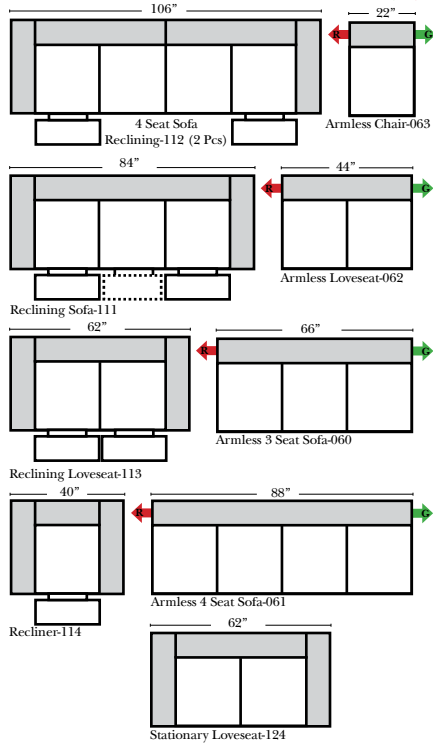

Brookfield

Leather Furniture
Bakersfield, CA.

Standard & Armless

(All 4 seat items ship as one piece if stationary, two pieces if motion installed)

2 Piece Curve Sectional & Ottomans

Put Green Arrows with Red Arrows to Create Sectional Groups

Put Blue Arrows with Yellow Arrows to Create Sectional Groups or Green Arrows with Red Arrows mix with some of the L-Shaped pieces.

Back Height 23"
Seat Height 19"
Overall Depth 40"

L-Shape / 90 Degree Sectional

(All 4 seat items ship as one piece if stationary, two pieces if motion installed)

Put Green Arrows with Red Arrows to Create Sectional Groups

Features

- Standard:**
- Available in Full & Top Grain Leathers
 - Available in Luxury Fabrics
 - All Hardwood Frames
- Options:**
- No. 33 Firm Foam (N/C Option)
 - Console Table - Standard as Espresso finish (N/C Option is Honey Oak finish)
 - Cup Holders - Standard as Silver finish (N/C Option is Black or Hammered Antique Finish)
 - Sofa Center Recliner (Additional Charge)
 - Motorized Recliner Mechanism (additional Charge)
 - Swivel Recliner Base (additional Charge)
 - Swivel Glider Mechanism (additional Charge)
 - Lift Chair Dual Motor Mechanism (additional Charge)
- Sleeper Options:** (All the below options are at additional charges)
- Full Sleeper available w/Standard Mattress
 - Deluxe Innerspring Mattress: Full
 - Air Dream Coil Mattress: Full Only

Note:

All Dimensions are approximate, if accuracy is crucial, please contact us for validation of the dimensions shown. However, a 1" to 2" variance can still apply due to foam and upholstery.

Brookfield