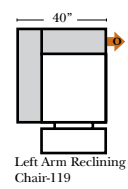

Brookfield

Chaise & Conversation Sectionals

Put Green Arrows with Red Arrows to Create Sectional Groups
Put Orange Arrows with Tan Arrows to Create Sectional Groups