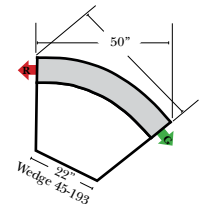

Brookfield

Chaise & Conversation Sectionals

Put Green Arrows with Red Arrows to Create Sectional Groups
Put Orange Arrows with Tan Arrows to Create Sectional Groups