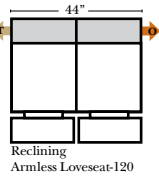

Brookfield

Chaise & Conversation Sectionals

Put Green Arrows with Red Arrows to Create Sectional Groups
Put Orange Arrows with Tan Arrows to Create Sectional Groups