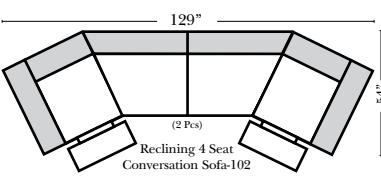

Brookfield

Chaise & Conversation Sectionals

Put Green Arrows with Red Arrows to Create Sectional Groups
Put Orange Arrows with Tan Arrows to Create Sectional Groups