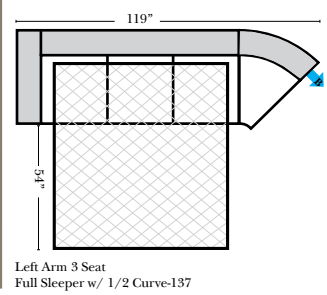

Sleepers

Put Green Arrows with Red Arrows to Create Sectional Groups
Put Blue Arrows with Yellow Arrows to Create Sectional Groups