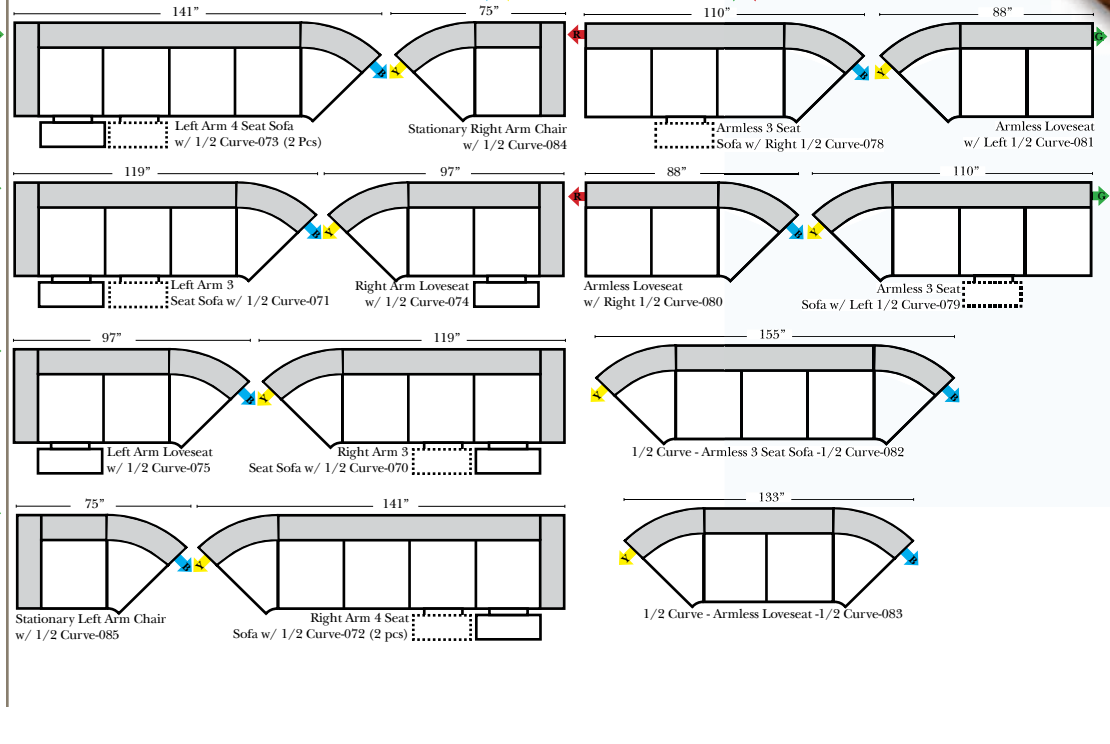

Brookfield

Leather Furniture
Bakersfield, CA.

Standard & Armless

(All 4 seat items ship as one piece if stationary, two pieces if motion installed)

2 Piece Curve Sectional & Ottomans

Put Green Arrows with Red Arrows to Create Sectional Groups

Put Blue Arrows with Yellow Arrows to Create Sectional Groups or Green Arrows with Red Arrows mix with some of the L-Shaped pieces.

Back Height 23"
Seat Height 19"
Overall Depth 40"

L-Shape / 90 Degree Sectional

(All 4 seat items ship as one piece if stationary, two pieces if motion installed)

Put Green Arrows with Red Arrows to Create Sectional Groups

Features

- Standard:**
- Available in Full & Top Grain Leathers
 - Available in Luxury Fabrics
 - All Hardwood Frames
- Options:**
- No. 33 Firm Foam (N/C Option)
 - Console Table - Standard as Espresso finish (N/C Option is Honey Oak finish)
 - Cup Holders - Standard as Silver finish (N/C Option is Black or Hammered Antique Finish)
 - Sofa Center Recliner (Additional Charge)
 - Motorized Recliner Mechanism (additional Charge)
 - Swivel Recliner Base (additional Charge)
 - Swivel Glider Mechanism (additional Charge)
 - Lift Chair Dual Motor Mechanism (additional Charge)
- Sleeper Options:** (All the below options are at additional charges)
- Full Sleeper available w/Standard Mattress
 - Deluxe Innerspring Mattress: Full
 - Air Dream Coil Mattress: Full Only

Note:

All Dimensions are approximate, if accuracy is crucial, please contact us for validation of the dimensions shown. However, a 1" to 2" variance can still apply due to foam and upholstery.

Brookfield