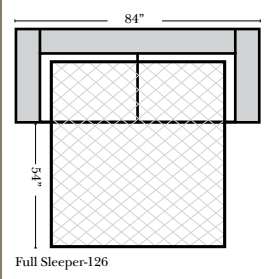

Sleepers

Put Green Arrows with Red Arrows to Create Sectional Groups
Put Blue Arrows with Yellow Arrows to Create Sectional Groups