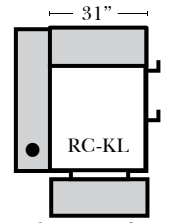

Standard

2 Arm Recliner-152

Left Arm Right Straight Arm Center Recliner-151

Armless Recliner-153

Left Arm Right Wedge Arm Recliner-159

Left Arm End Recliner-155

Left Straight Arm Center Recliner-157

Right Straight Arm Center Recliner-156

Right Arm End Recliner-154

Right Wedge Arm Center Recliner-158

Overall Depth 40 inch

Features

Standard:

- Available in Full & Top Grain Leathers
- Available in Luxury Fabrics
- All Hardwood Frames
- Standard Cup Holders in Silver Finish - Optional colors are Black and Hammered Antique