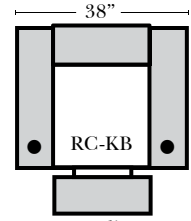

Standard

2 Arm Recliner-152

Left Arm Right Straight Arm Center Recliner-151

Armless Recliner-153

Left Arm Right Wedge Arm Recliner-159

Left Arm End Recliner-155

Left Straight Arm Center Recliner-157

Right Straight Arm Center Recliner-156

Right Arm End Recliner-154

Right Wedge Arm Center Recliner-158

Overall Depth 40 inch

Features

Standard:

- Available in Full & Top Grain Leathers
- Available in Luxury Fabrics
- All Hardwood Frames
- Standard Cup Holders in Silver Finish - Optional colors are Black and Hammered Antique