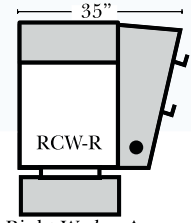

Standard

2 Arm Recliner-152

Left Arm Right Straight Arm Center Recliner-151

Armless Recliner-153

Left Arm Right Wedge Arm Recliner-159

Left Arm End Recliner-155

Left Straight Arm Center Recliner-157

Right Straight Arm Center Recliner-156

Right Arm End Recliner-154

Right Wedge Arm Center Recliner-158

Overall Depth 40 inch

Features

Standard:

- Available in Full & Top Grain Leathers
- Available in Luxury Fabrics
- All Hardwood Frames
- Standard Cup Holders in Silver Finish - Optional colors are Black and Hammered Antique