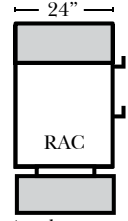

Standard

2 Arm Recliner-152

Left Arm Right Straight Arm Center Recliner-151

Armless Recliner-153

Left Arm Right Wedge Arm Recliner-159

Left Arm End Recliner-155

Left Straight Arm Center Recliner-157

Right Straight Arm Center Recliner-156

Right Arm End Recliner-154

Right Wedge Arm Center Recliner-158

Overall Depth 40 inch

Features

Standard:

- Available in Full & Top Grain Leathers
- Available in Luxury Fabrics
- All Hardwood Frames
- Standard Cup Holders in Silver Finish - Optional colors are Black and Hammered Antique