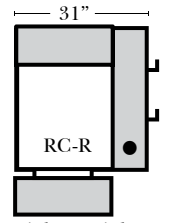

Standard

2 Arm Recliner-152

Left Arm Right Straight Arm Center Recliner-151

Armless Recliner-153

Left Arm Right Wedge Arm Recliner-159

Left Arm End Recliner-155

Left Straight Arm Center Recliner-157

Right Straight Arm Center Recliner-156

Right Arm End Recliner-154

Right Wedge Arm Center Recliner-158

Overall Depth 40 inch

Features

Standard:

- Available in Full & Top Grain Leathers
- Available in Luxury Fabrics
- All Hardwood Frames
- Standard Cup Holders in Silver Finish - Optional colors are Black and Hammered Antique