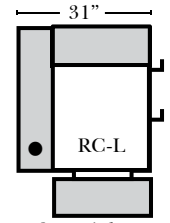

Standard

2 Arm Recliner-152

Left Arm Right Straight Arm Center Recliner-151

Armless Recliner-153

Left Arm Right Wedge Arm Recliner-159

Left Arm End Recliner-155

Left Straight Arm Center Recliner-157

Right Straight Arm Center Recliner-156

Right Arm End Recliner-154

Right Wedge Arm Center Recliner-158

Overall Depth 40 inch

Features

Standard:

- Available in Full & Top Grain Leathers
- Available in Luxury Fabrics
- All Hardwood Frames
- Standard Cup Holders in Silver Finish - Optional colors are Black and Hammered Antique