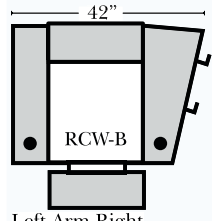

Standard

2 Arm Recliner-152

Left Arm Right Straight Arm Center Recliner-151

Armless Recliner-153

Left Arm Right Wedge Arm Recliner-159

Left Arm End Recliner-155

Left Straight Arm Center Recliner-157

Right Straight Arm Center Recliner-156

Right Arm End Recliner-154

Right Wedge Arm Center Recliner-158

Overall Depth 40 inch

Features

Standard:

- Available in Full & Top Grain Leathers
- Available in Luxury Fabrics
- All Hardwood Frames
- Standard Cup Holders in Silver Finish - Optional colors are Black and Hammered Antique