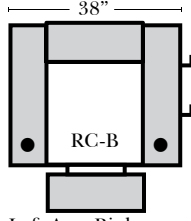

Standard

2 Arm Recliner-152

Left Arm Right Straight Arm Center Recliner-151

Armless Recliner-153

Left Arm Right Wedge Arm Recliner-159

Left Arm End Recliner-155

Left Straight Arm Center Recliner-157

Right Straight Arm Center Recliner-156

Right Arm End Recliner-154

Right Wedge Arm Center Recliner-158

Overall Depth 40 inch

Features

Standard:

- Available in Full & Top Grain Leathers
- Available in Luxury Fabrics
- All Hardwood Frames
- Standard Cup Holders in Silver Finish - Optional colors are Black and Hammered Antique