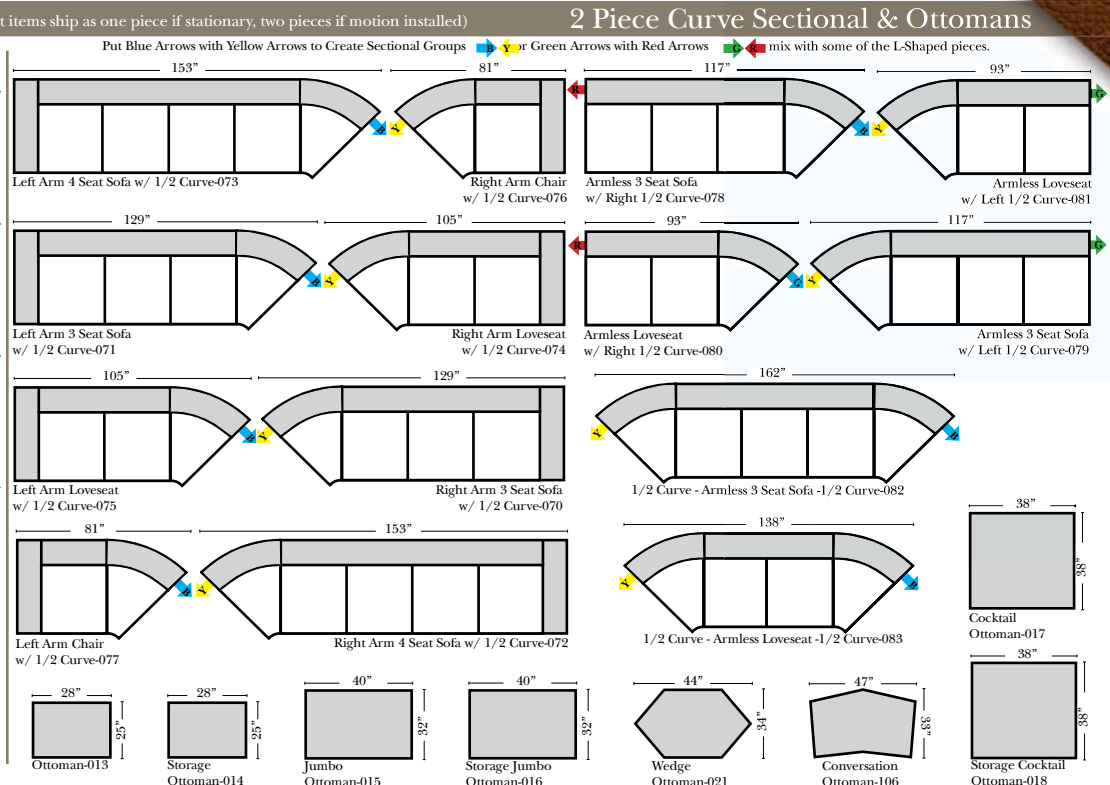

Beaumont

Leather Furniture
Bakersfield, CA.

Standard & Armless

(All 4 seat items ship as one piece if stationary, two pieces if motion installed)

Features

- Standard:**
- Available in Full & Top Grain Leathers
 - Available in Luxury Fabrics
 - All Hardwood Frames
 - Nailheads
- Options:**
- Down Seats & Down Backs (additional Charge)
 - No. 33 Firm Foam
- Sleeper Options: (All the below options are at additional charges)**
- Queen Sleeper available w/Standard Mattress
 - Twin Sleeper available w/Standard Mattress
 - Deluxe Innerspring Mattress: Queen / Twin
 - Air Dream Coil Mattress: Queen Only
 - Hideaway Air Mattress: Queen Only

L-Shape / 90 Degree Sectional

(All 4 seat items ship as one piece if stationary, two pieces if motion installed)

Note:

All Dimensions are approximate, if accuracy is crucial, please contact us for validation of the dimensions shown. However, a 1" to 2" variance can still apply due to foam and upholstery.