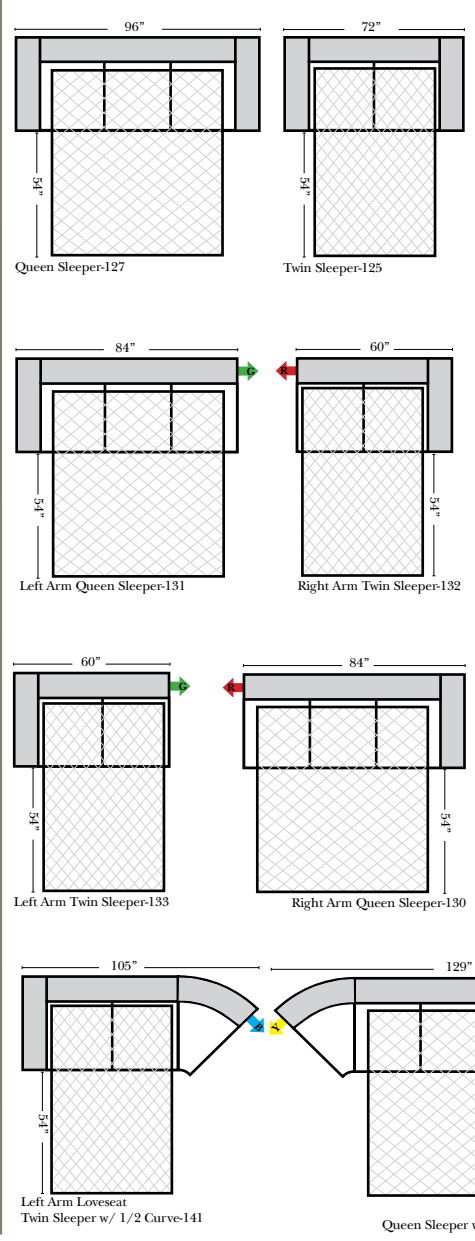

Sleepers

Put Green Arrows with Red Arrows to Create Sectional Groups
Put Blue Arrows with Yellow Arrows to Create Sectional Groups