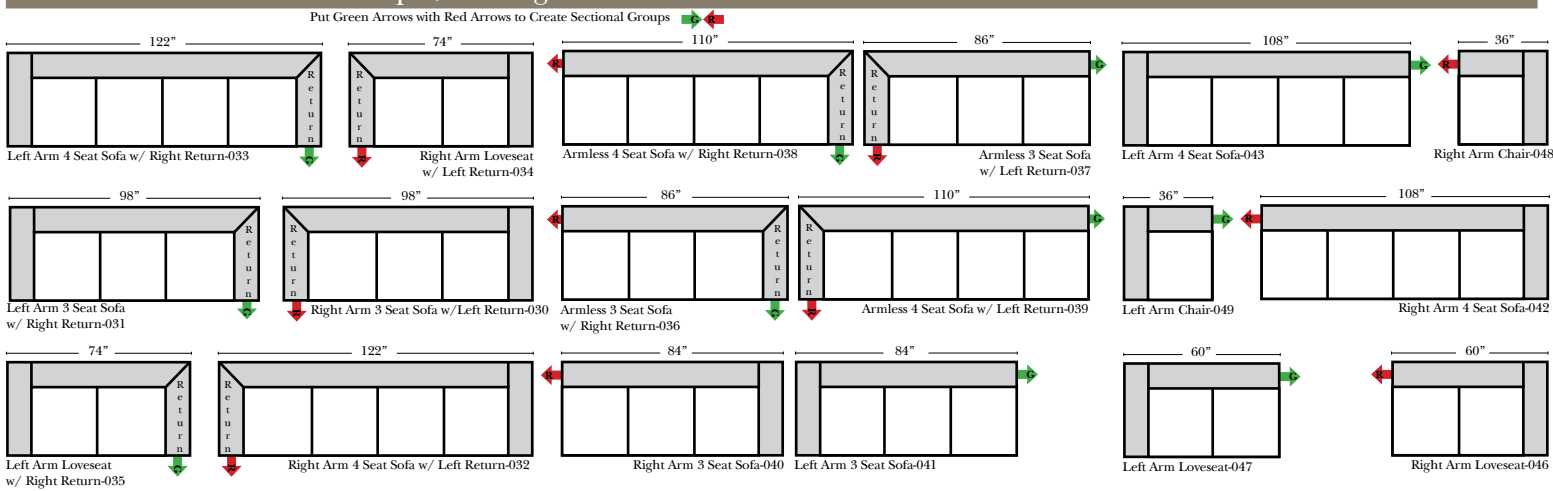

Beaumont

Leather Furniture
Bakersfield, CA.

Standard & Armless

(All 4 seat items ship as one piece if stationary, two pieces if motion installed)

Features

- Standard:**
- Available in Full & Top Grain Leathers
 - Available in Luxury Fabrics
 - All Hardwood Frames
 - Nailheads
- Options:**
- Down Seats & Down Backs (additional Charge)
 - No. 33 Firm Foam
- Sleeper Options: (All the below options are at additional charges)**
- Queen Sleeper available w/Standard Mattress
 - Twin Sleeper available w/Standard Mattress
 - Deluxe Innerspring Mattress: Queen / Twin
 - Air Dream Coil Mattress: Queen Only
 - Hideaway Air Mattress: Queen Only

L-Shape / 90 Degree Sectional

(All 4 seat items ship as one piece if stationary, two pieces if motion installed)

Note:

All Dimensions are approximate, if accuracy is crucial, please contact us for validation of the dimensions shown. However, a 1" to 2" variance can still apply due to foam and upholstery.