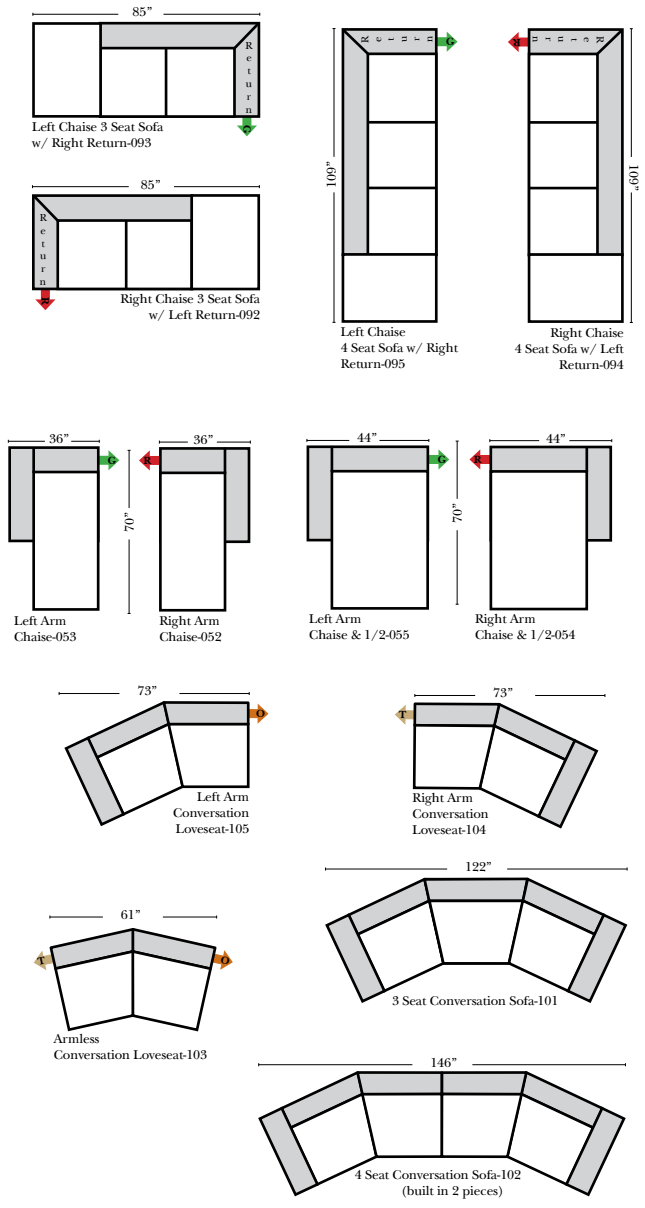

Fashion...Quality...Value...and Safety™

2180 Wible Rd
Bakersfield, CA 93304
661-833-8167

6801 White Lane - Unite B1
Bakersfield, CA 93309
661-836-0070

randleatherfurniture.com

www.omnialeather.com www.kathyireland.com

Beaumont

Chaise & Conversation Sectionals

Put Green Arrows with Red Arrows to Create Sectional Groups
Put Orange Arrows with Tan Arrows to Create Sectional Groups