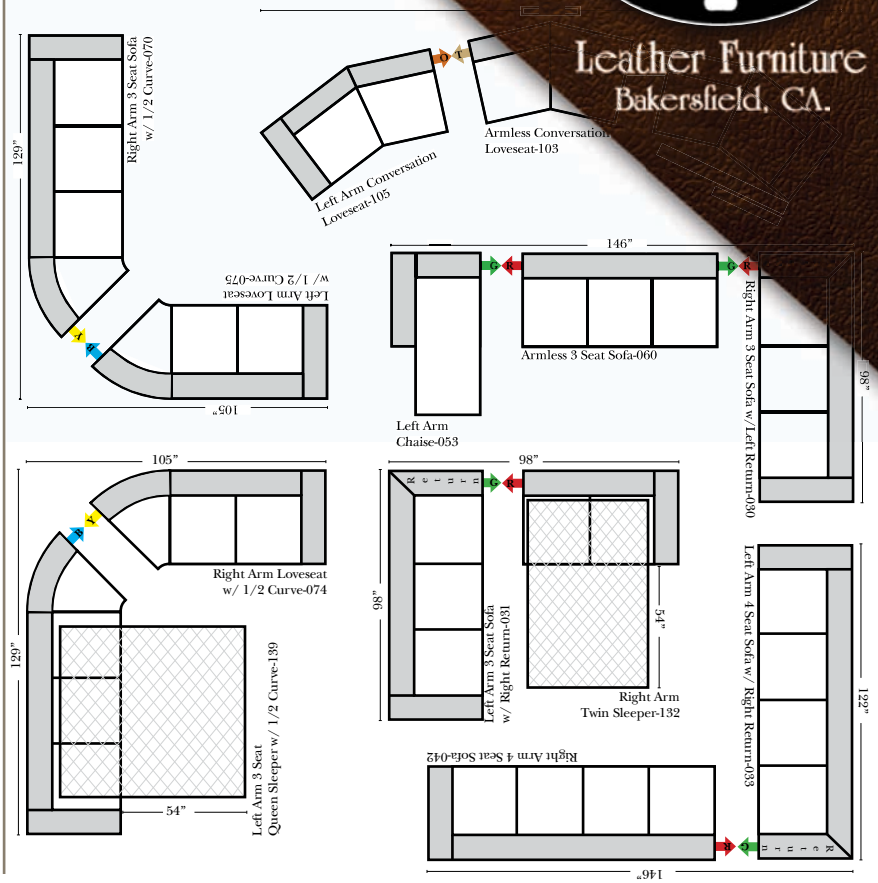

Suggest

The Suggested Configurations below are suggestions only. To create your own configuration, please enjoy creating the configurations and from the items on the opposite page.