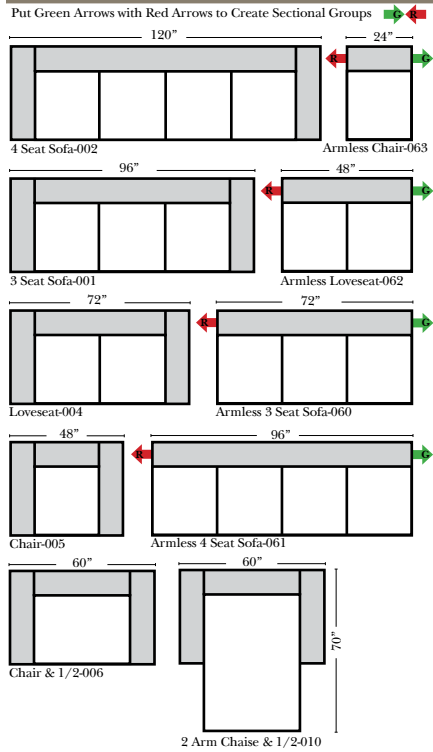

Beaumont

Leather Furniture
Bakersfield, CA.

Standard & Armless

(All 4 seat items ship as one piece if stationary, two pieces if motion installed)

Features

- Standard:**
- Available in Full & Top Grain Leathers
 - Available in Luxury Fabrics
 - All Hardwood Frames
 - Nailheads
- Options:**
- Down Seats & Down Backs (additional Charge)
 - No. 33 Firm Foam
- Sleeper Options: (All the below options are at additional charges)**
- Queen Sleeper available w/Standard Mattress
 - Twin Sleeper available w/Standard Mattress
 - Deluxe Innerspring Mattress: Queen / Twin
 - Air Dream Coil Mattress: Queen Only
 - Hideaway Air Mattress: Queen Only

L-Shape / 90 Degree Sectional

(All 4 seat items ship as one piece if stationary, two pieces if motion installed)

Note:

All Dimensions are approximate, if accuracy is crucial, please contact us for validation of the dimensions shown. However, a 1" to 2" variance can still apply due to foam and upholstery.